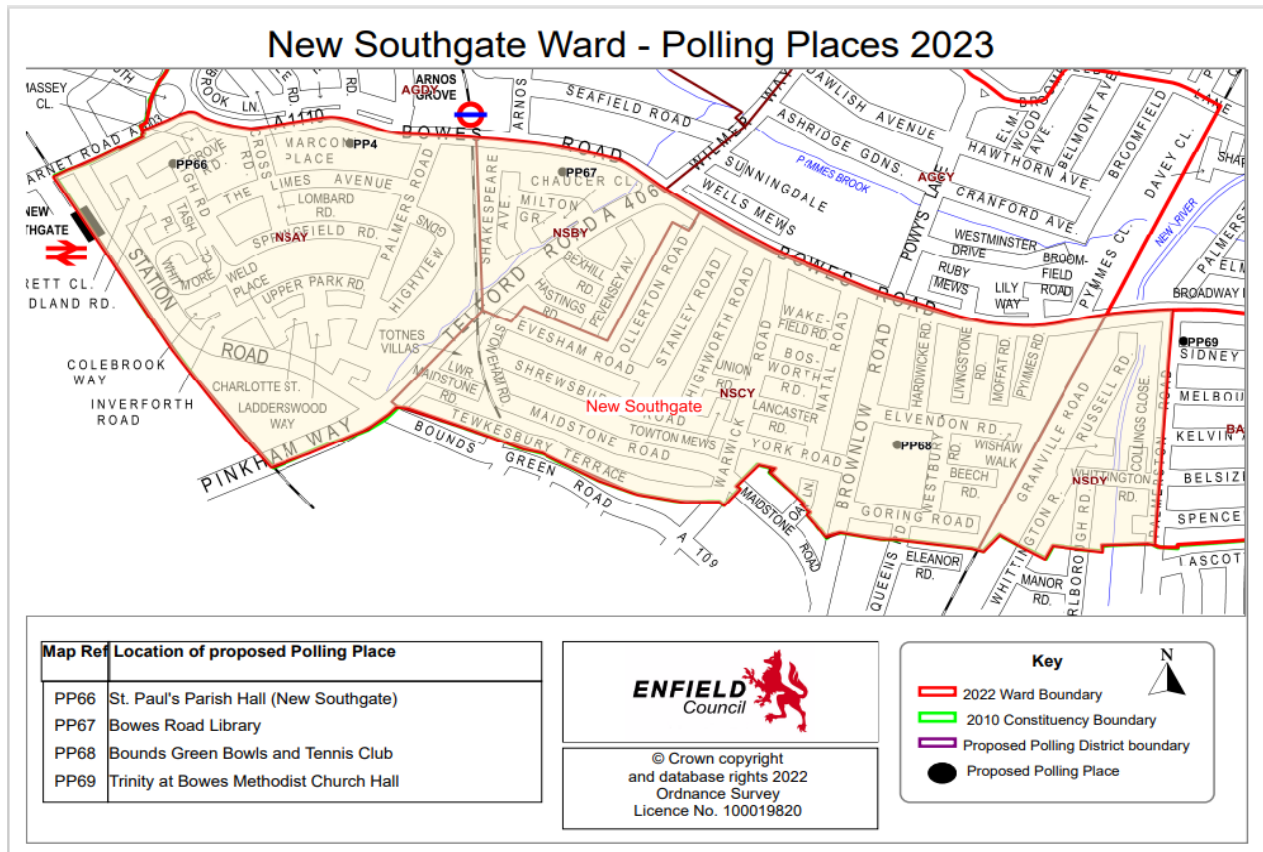

APPENDIX A – Polling Districts and Polling Places Recommendation Report

NEW SOUTHGATE WARD

No.	PD	Ward	Polling Station	Commentary
PP66	NSAY	New Southgate	St. Paul's Parish Hall High Road New Southgate London N11 1PL (Hire Main Hall)	No issues reported from use at the 2022 May elections. The risk assessment reported no issues. Number of Polling Stations the hire area could accommodate: 1
RO's Comment			Recommendation is to use existing Polling Station