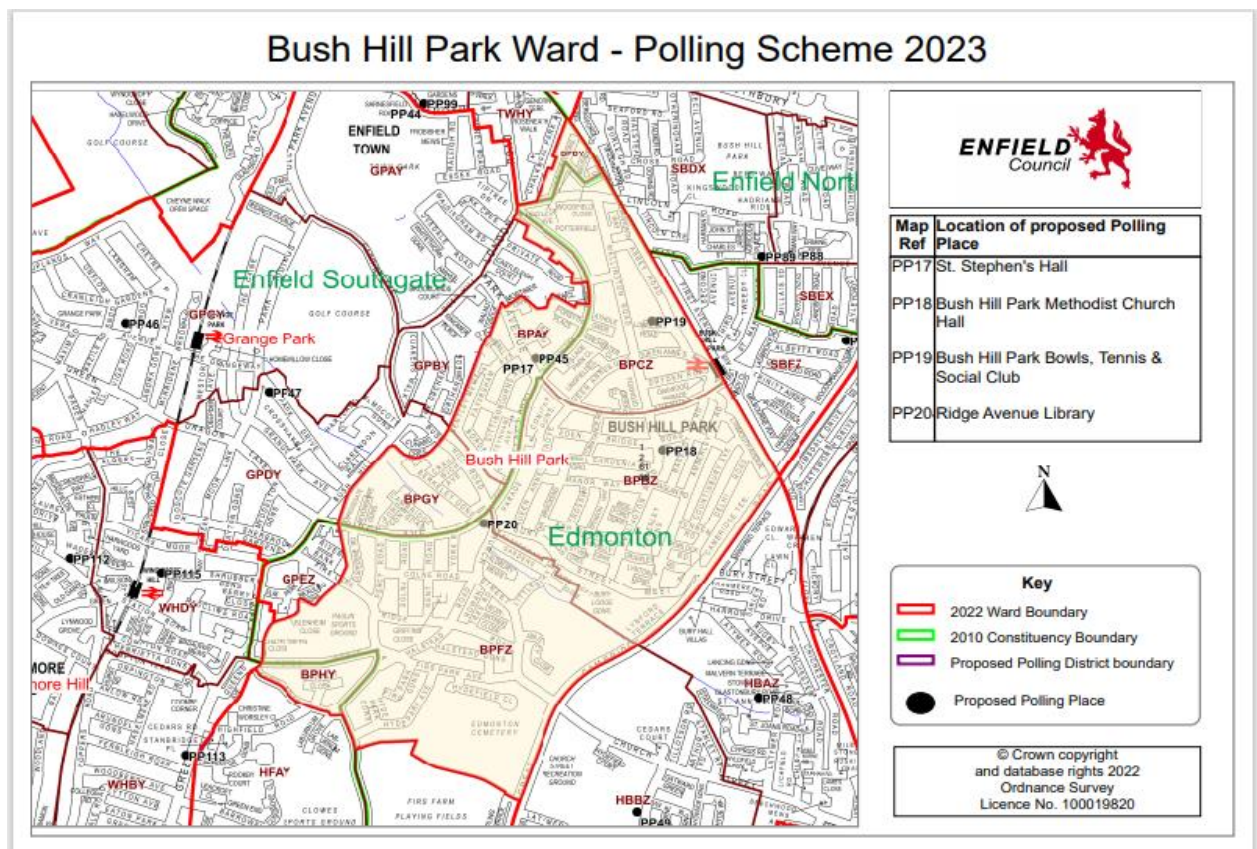

APPENDIX A – Polling Districts and Polling Places Recommendation Report

BUSH HILL PARK WARD

No.	PD	Ward	Polling Station	Commentary
PP17	BPAY	Bush Hill Park	St. Stephen's Hall Park Avenue Enfield Middlesex EN1 2BA (Hire Large Hall)	No issues reported from use at the 2022 May elections. The risk assessment reported no issues. Number of Polling Stations the hire area could accommodate: 2
RO's Comment			Recommendation is to use existing Polling Station