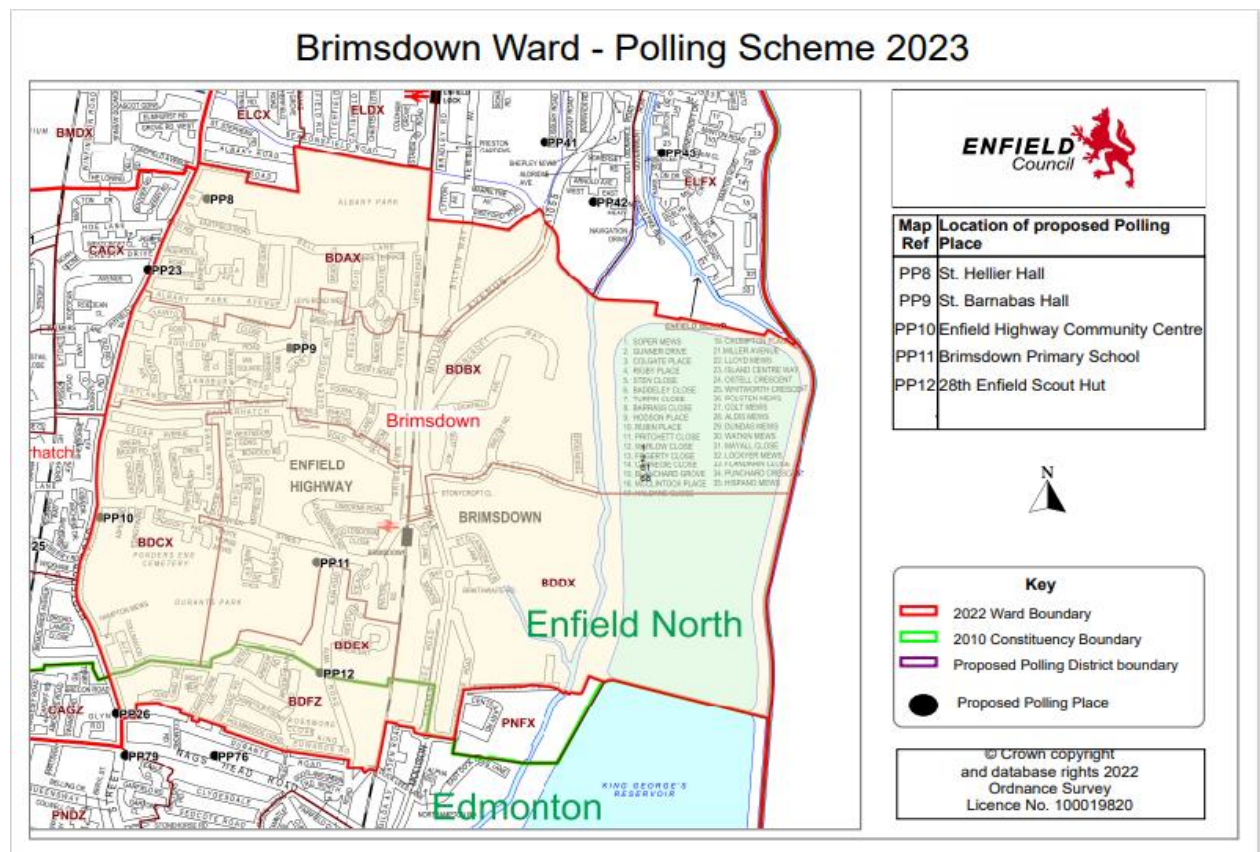

APPENDIX A – Polling Districts and Polling Places Recommendation Report

BRIMSDOWN WARD

No.	PD	Ward	Polling Station	Commentary
PP8	BDAX	Brimsdown	St Helier Hall 12 Eastfield Road Enfield Middlesex EN3 5XF (Hire Main Hall)	No issues reported from use at the 2022 May elections. The risk assessment reported no issues. Number of Polling Stations the hire area could accommodate: 1
RO's Comment			Recommendation is to use existing Polling Station