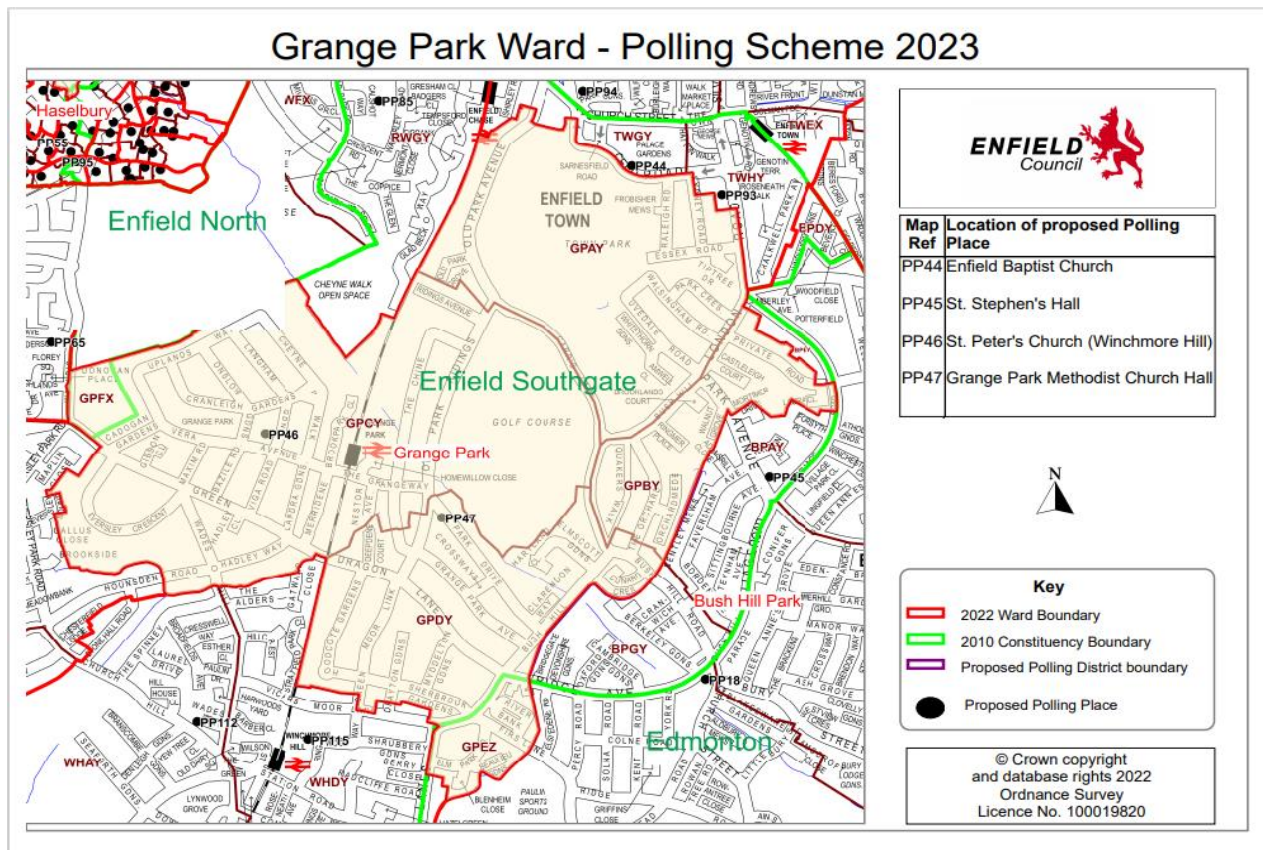

APPENDIX A – Polling Districts and Polling Places Recommendation Report

GRANGE PARK WARD

No.	PD	Ward	Polling Station	Commentary
PP44	GPAY	Grange Park	New Polling Place Enfield Baptist Church Cecil Road EN2 6TG (Hiring Lounge and extension Lounge 2 x separate rooms) Previous Polling Place Our Lady of Mount Carmel and St. George R.C. Church Mount Carmel Parish Centre 45 London Road Enfield EN2 6DS (Hire Main Hall)	The previous polling place Our Lady of Mount will be undergoing refurbishments during the election next elections in May 2024 and therefore will be unavailable. We have identified a new venue within walking distance. The risk assessment reported additional signage needed to direct electors. Number of Polling Stations the hire area could accommodate: 2
RO's Comment			Recommendation is to use existing Polling Station