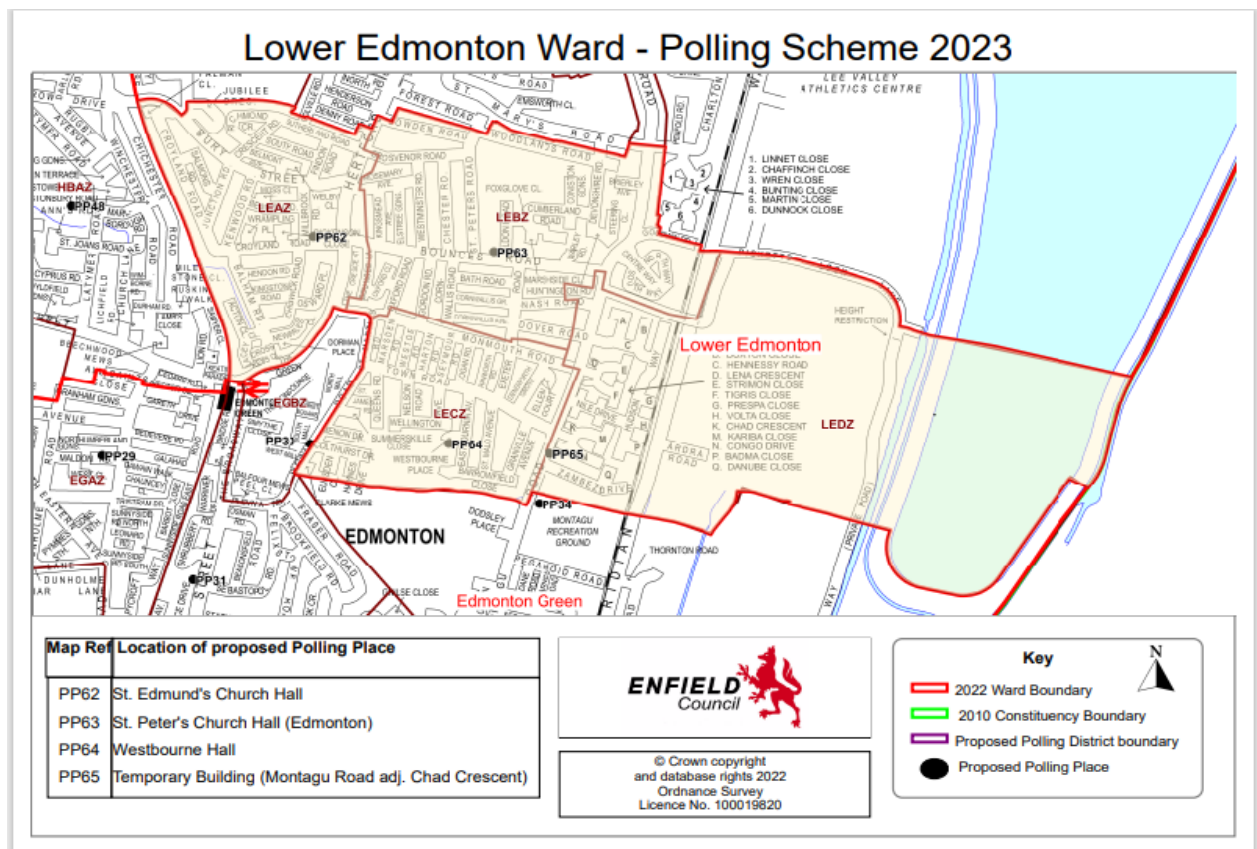

APPENDIX A – Polling Districts and Polling Places Recommendation Report

LOWER EDMONTON WARD

No.	PD	Ward	Polling Station	Commentary
PP62	LEAZ	Lower Edmonton	St. Edmund's Church Hall Croyland Road Edmonton London N9 7EN (Hire Main Hall)	No issues reported from use at the 2022 May elections. The risk assessment reported no issues. Number of Polling Stations the hire area could accommodate: 2
RO's Comment			Recommendation is to use existing Polling Station