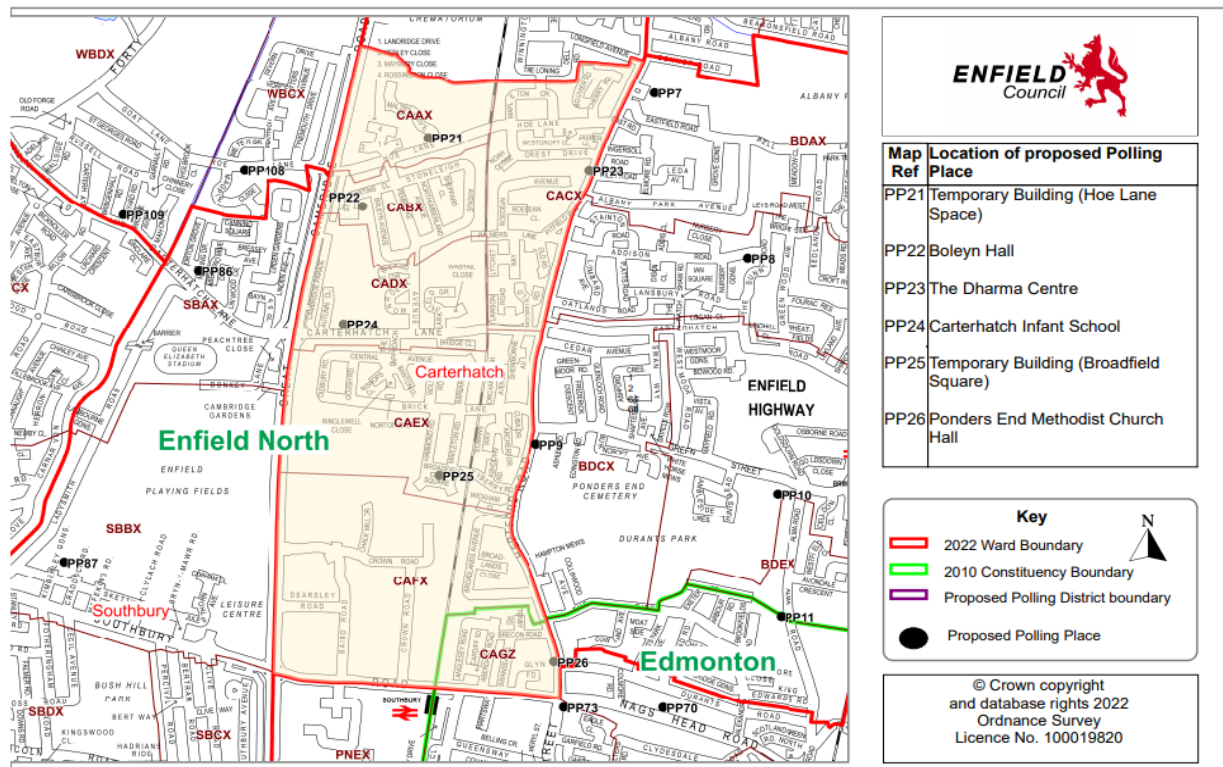

APPENDIX A – Polling Districts and Polling Places Recommendation Report

CARTERHATCH WARD

Carterhatch Ward - Polling Scheme 2023

No.	PD	Ward	Polling Station	Commentary
PP21	CAAX	Carterhatch	Temporary Building (Hoe Lanes Open Space) Hoe Lane Open Space London EN1 4EU	No issues reported from use at the 2022 May elections. The risk assessment reported no issues. Number of Polling Stations the hire area could accommodate: 1
RO's Comment			Recommendation is to use existing Polling Station