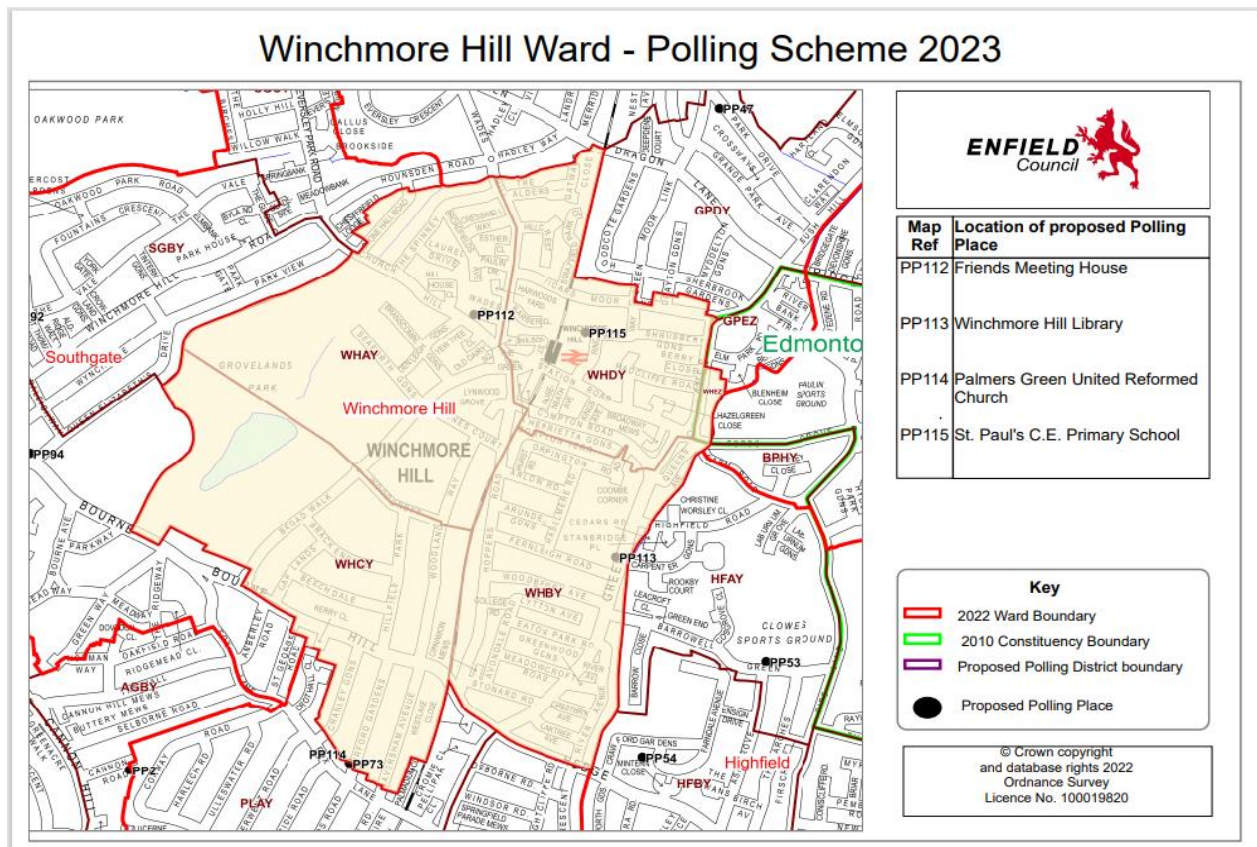

APPENDIX A – Polling Districts and Polling Places Recommendation Report

WINCHMORE HILL WARD

No.	PD	Ward	Polling Station	Commentary
PP112	WHAY	Winchmore Hill	Friends Meeting House 59 Church Hill Winchmore Hill N21 1LE (Hire Large Meeting Room)	No issues reported from the use at the 2022 May Elections. The risk assessment reported no issues Number of Polling Stations the hire area could accommodate: 1
RO's Comment			Recommendation is to use existing Polling Station