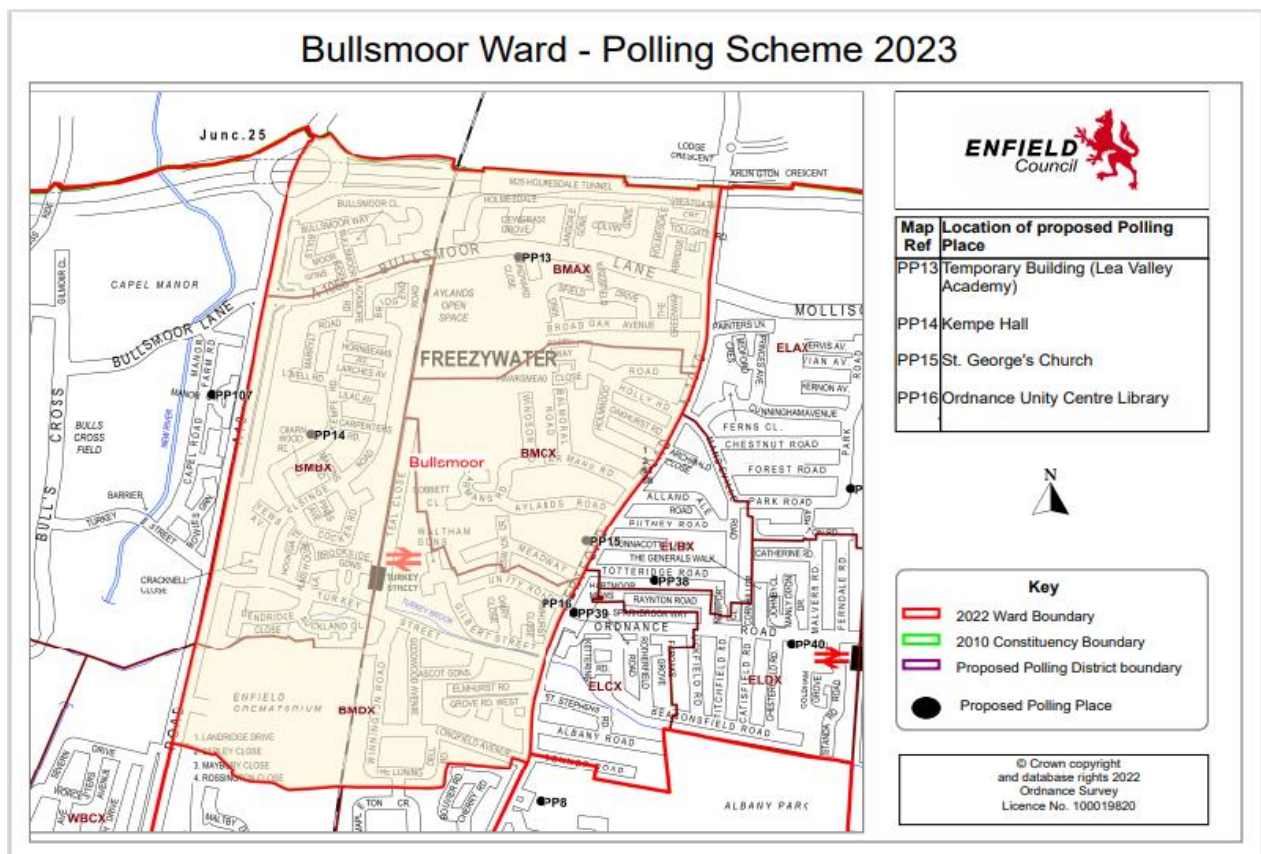

APPENDIX A – Polling Districts and Polling Places Recommendation Report

BULLSMOOR WARD

No.	PD	Ward	Polling Station	Commentary
PP13	BMAX	Bullsmoor	Temporary Building (Lea Valley Academy) Bullsmoor Lane Enfield Middlesex EN3 6TW	No issues reported from use at the 2022 May elections. The risk assessment reported no issues. Number of Polling Stations the hire area could accommodate: 1
RO's Comment			Recommendation is to use existing Polling Station