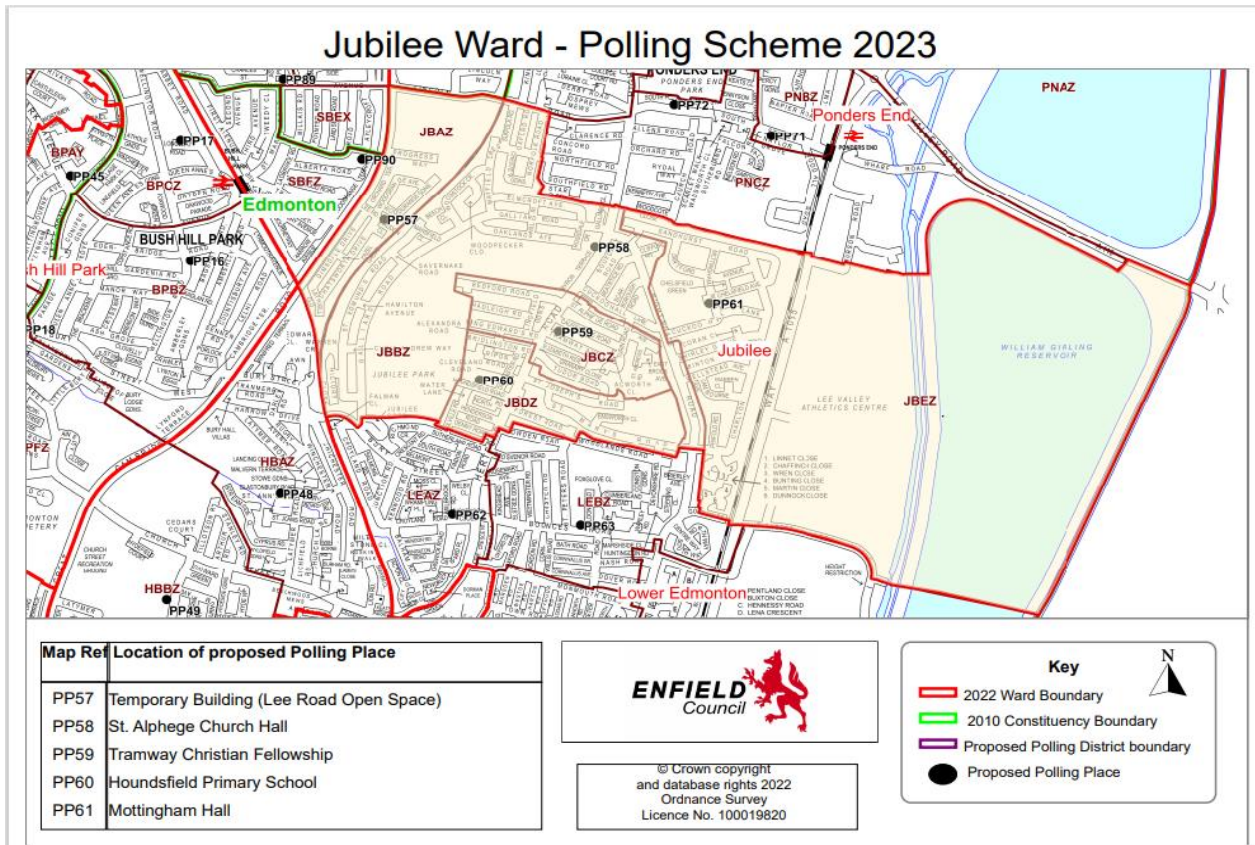

APPENDIX A – Polling Districts and Polling Places Recommendation Report

JUBILEE WARD

No.	PD	Ward	Polling Station	Commentary
PP57	JBAZ	Jubilee	Temporary Building (Lee Road Open Space) Lee Road Enfield Middlesex EN1 1EZ	No issues reported from use at the 2022 May elections. The risk assessment reported no issues. Number of Polling Stations the hire area could accommodate: 1
RO's Comment			Recommendation is to use existing Polling Station