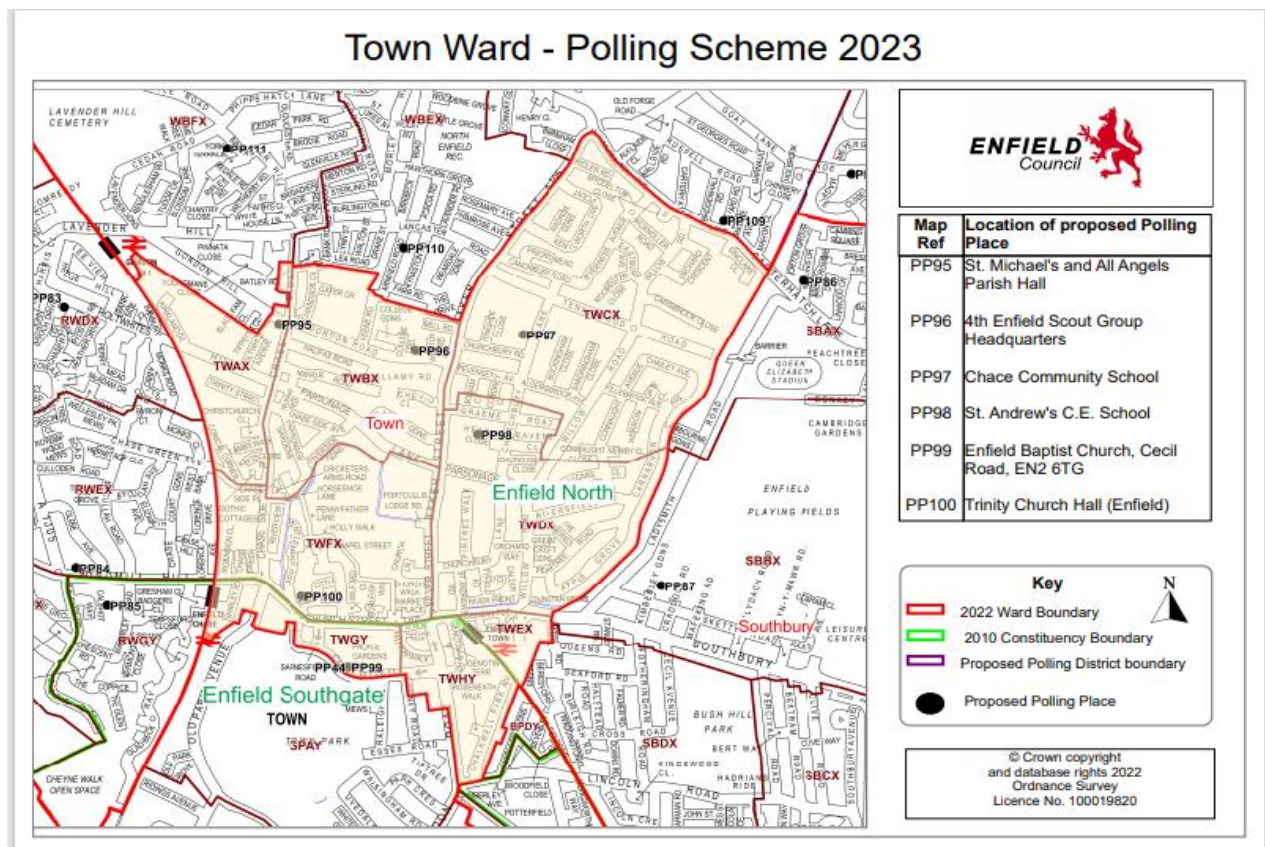

APPENDIX A – Polling Districts and Polling Places Recommendation Report

ENFIELD TOWN WARD

No.	PD	Ward	Polling Station	Commentary
PP95	TWAX	Town	St. Michael's and All Angels Parish Hall Celebration Hall Gordon Hill Enfield Middlesex EN2 0QP (Hire Celebration Hall)	No issues reported from the use at the 2022 May Elections. The risk assessment reported no issues Number of Polling Stations the hire area could accommodate: 1
RO's Comment			Recommendation is to use existing Polling Station