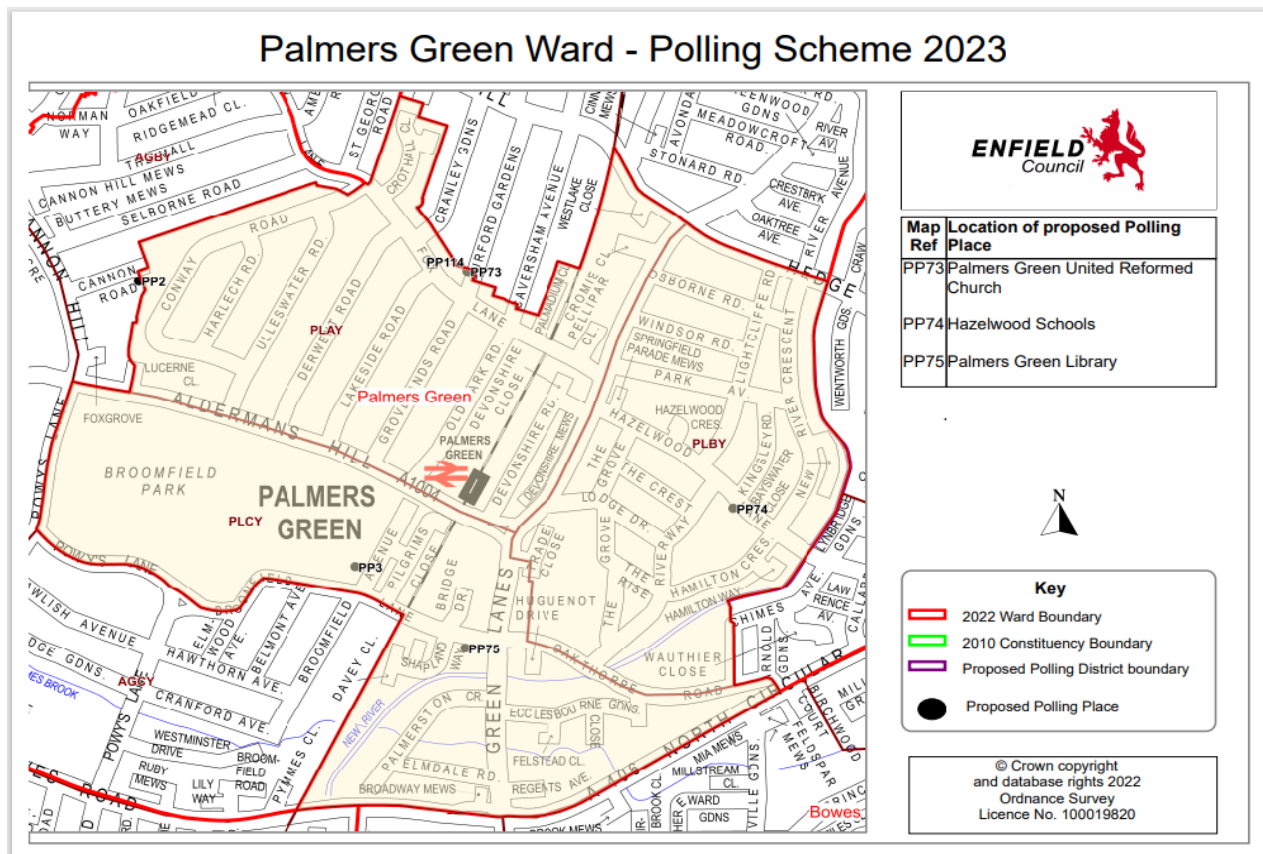

APPENDIX A – Polling Districts and Polling Places Recommendation Report

PALMERS GREEN WARD

No.	PD	Ward	Polling Station	Commentary
PP73	PLAY	Palmers Green	Palmers Green United Reformed Church Entrance via Burford Gardens Palmers Green London N13 4AL (Hire Burford Hall)	May 2022 Election Feedback – Complaints about distance of new Polling Station. The risk assessment reported need of additional signage to direct electors to Burford Hall Entrance. Number of Polling Stations the hire area could accommodate: 2
RO's Comment			Recommendation is to use existing Polling Station