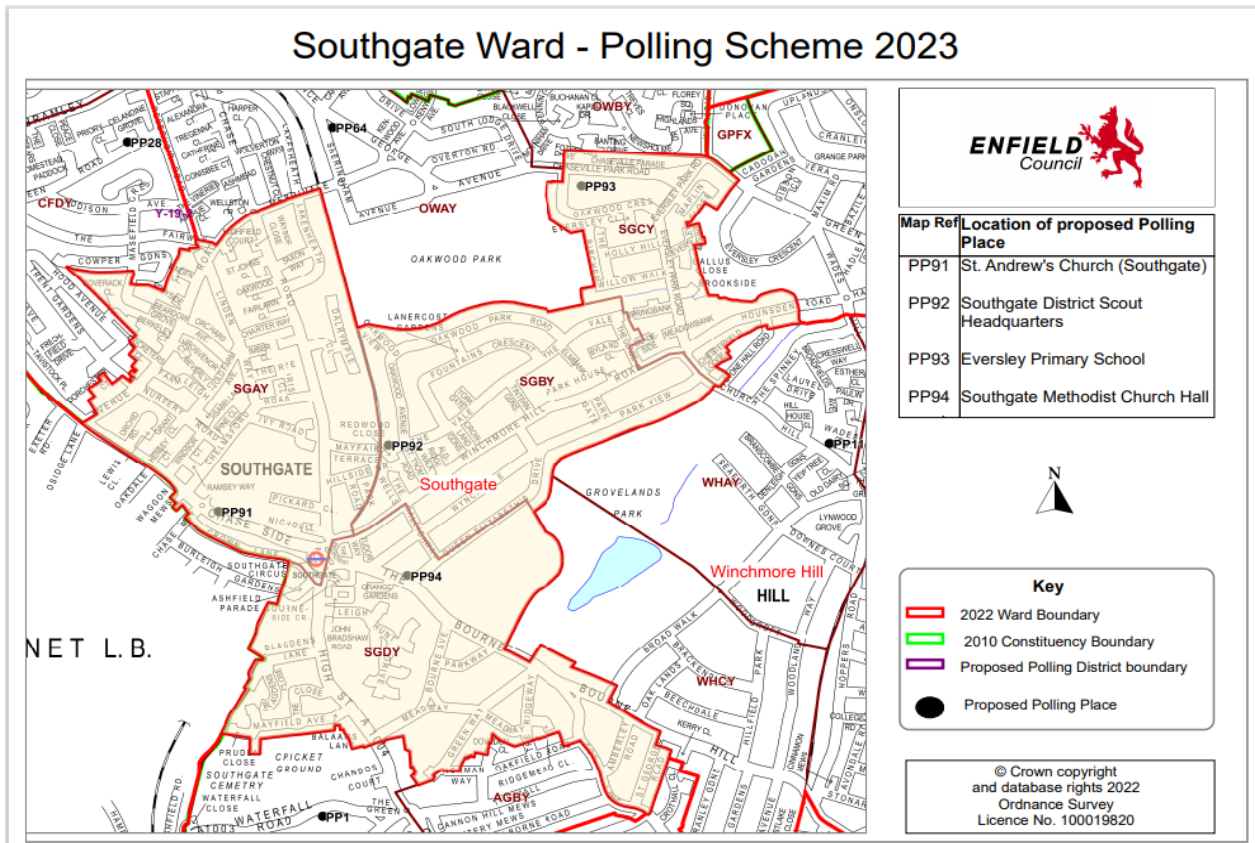

APPENDIX A – Polling Districts and Polling Places Recommendation Report

SOUTHGATE WARD

No.	PD	Ward	Polling Station	Commentary
PP91	SGAY	Southgate	St. Andrew's Church (Southgate) Chase Side Southgate London N14 5PP (Hire Main Church)	No issues reported from the use at the 2022 May Elections. The risk assessment reported no issues Number of Polling Stations the hire area could accommodate: 2
RO's Comment			Recommendation is to use existing Polling Station