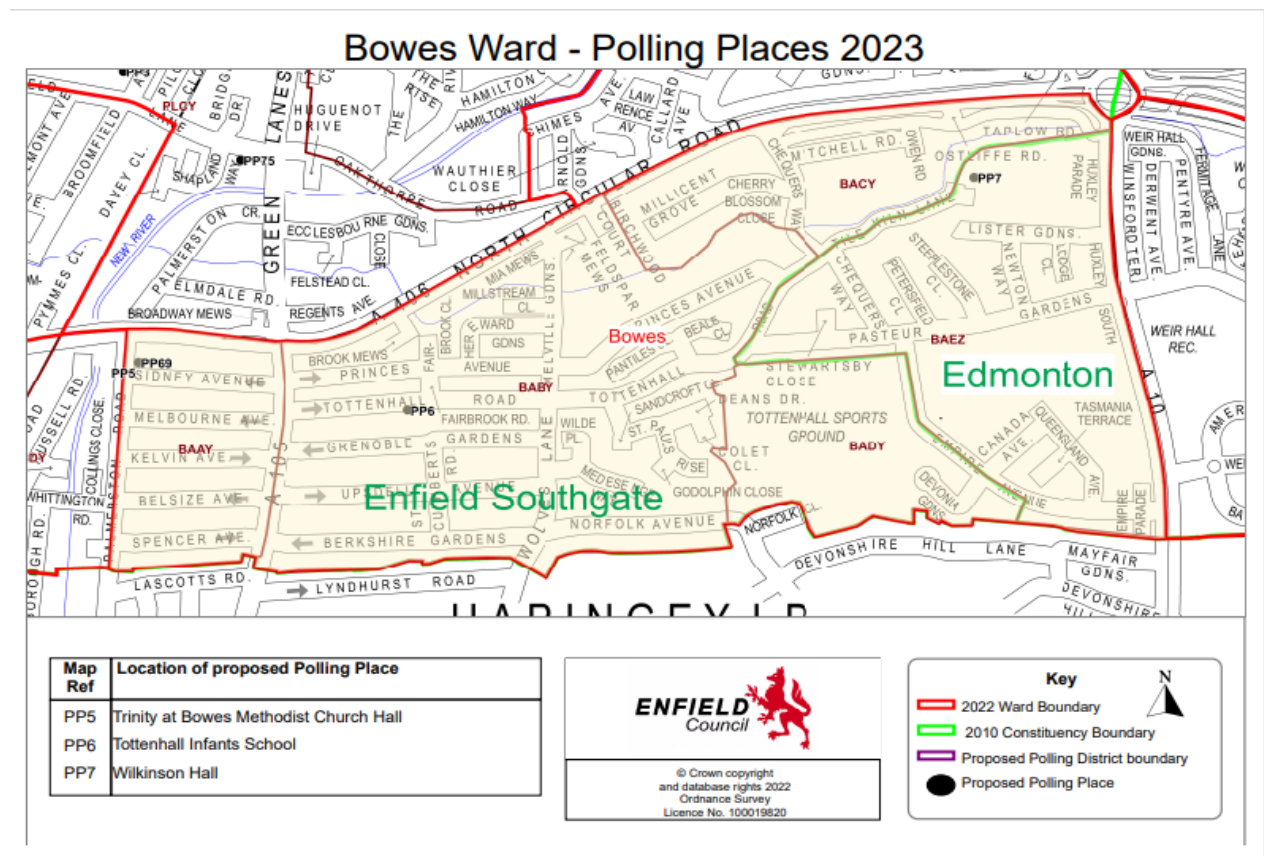

APPENDIX A – Polling Districts and Polling Places Recommendation Report

BOWES WARD

No.	PD	Ward	Polling Station	Commentary
PP5	BAAY	Bowes	Trinity at Bowes Methodist Church Hall Palmerston Road London N22 8RA (Hire Sports Hall)	No issues reported from use at the 2022 May elections. The risk assessment reported no issues. Number of Polling Stations the hire area could accommodate: 2
RO's Comment			Recommendation is to use existing Polling Station