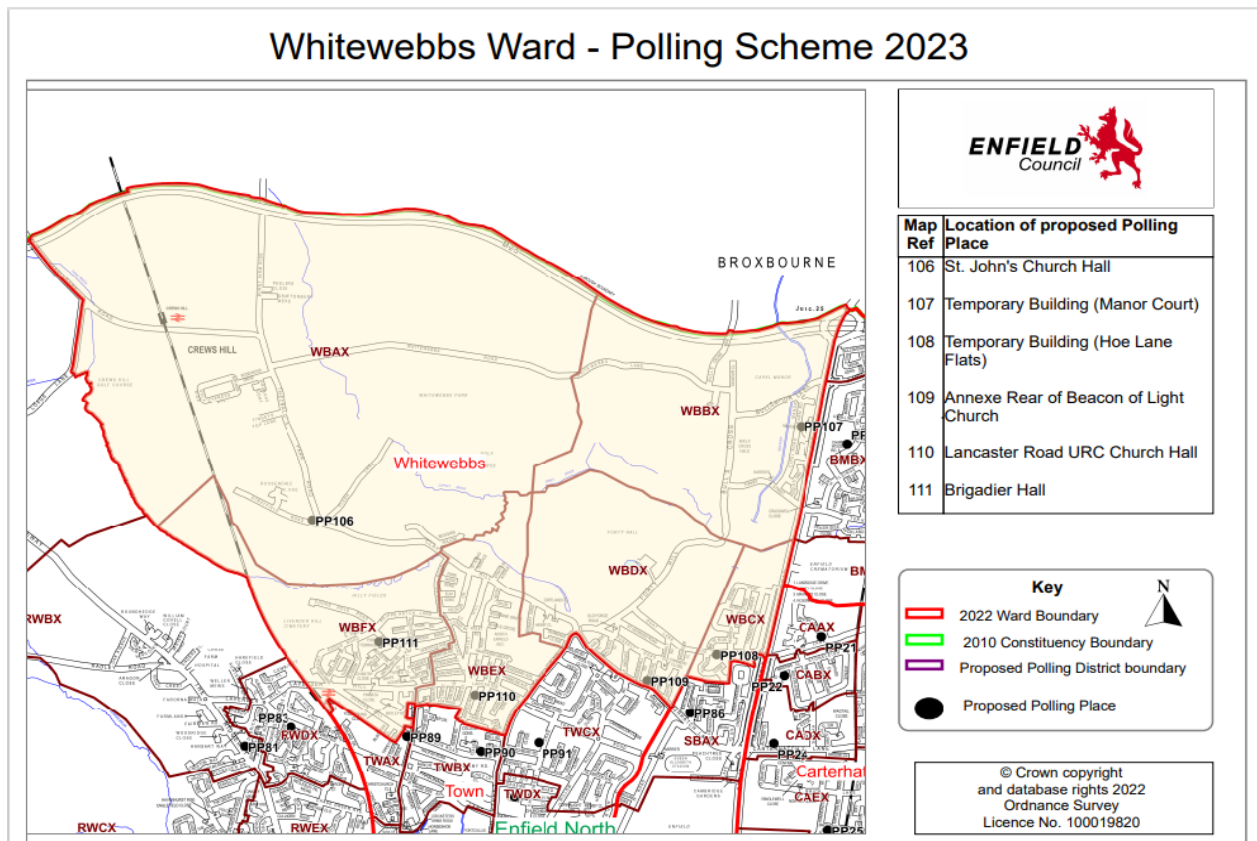

APPENDIX A – Polling Districts and Polling Places Recommendation Report

WHITEWEBBS WARD

No.	PD	Ward	Polling Station	Commentary
PP106	WBAX	Whitewebbs	St John's Church Hall Strayfield Road Clay Hill Enfield Middlesex EN2 9JF (Hire Main Hall)	No issues reported from the use at the 2022 May Elections. The risk assessment reported no issues Number of Polling Stations the hire area could accommodate: 1
RO's Comment			Recommendation is to use existing Polling Station