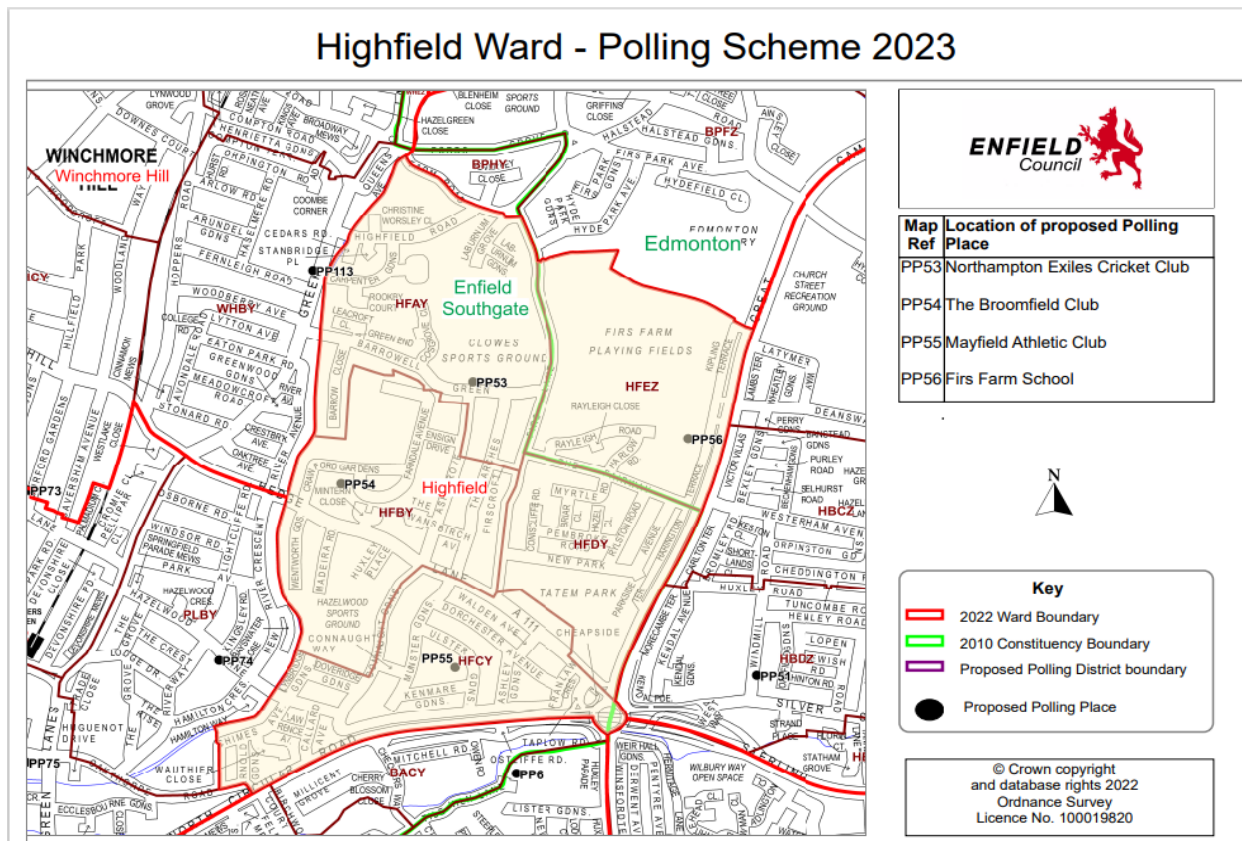

APPENDIX A – Polling Districts and Polling Places Recommendation Report

HIGHFIELD WARD

No.	PD	Ward	Polling Station	Commentary
PP53	HFAY	Highfield	Northampton Exiles Cricket Club Clowes Sports Ground Barrowell Green London N21 3AU (Hire Lounge Area)	No issues reported from use at the 2022 May elections. The risk assessment reported no issues. Number of Polling Stations the hire area could accommodate: 1
RO's Comment			Recommendation is to use existing Polling Station