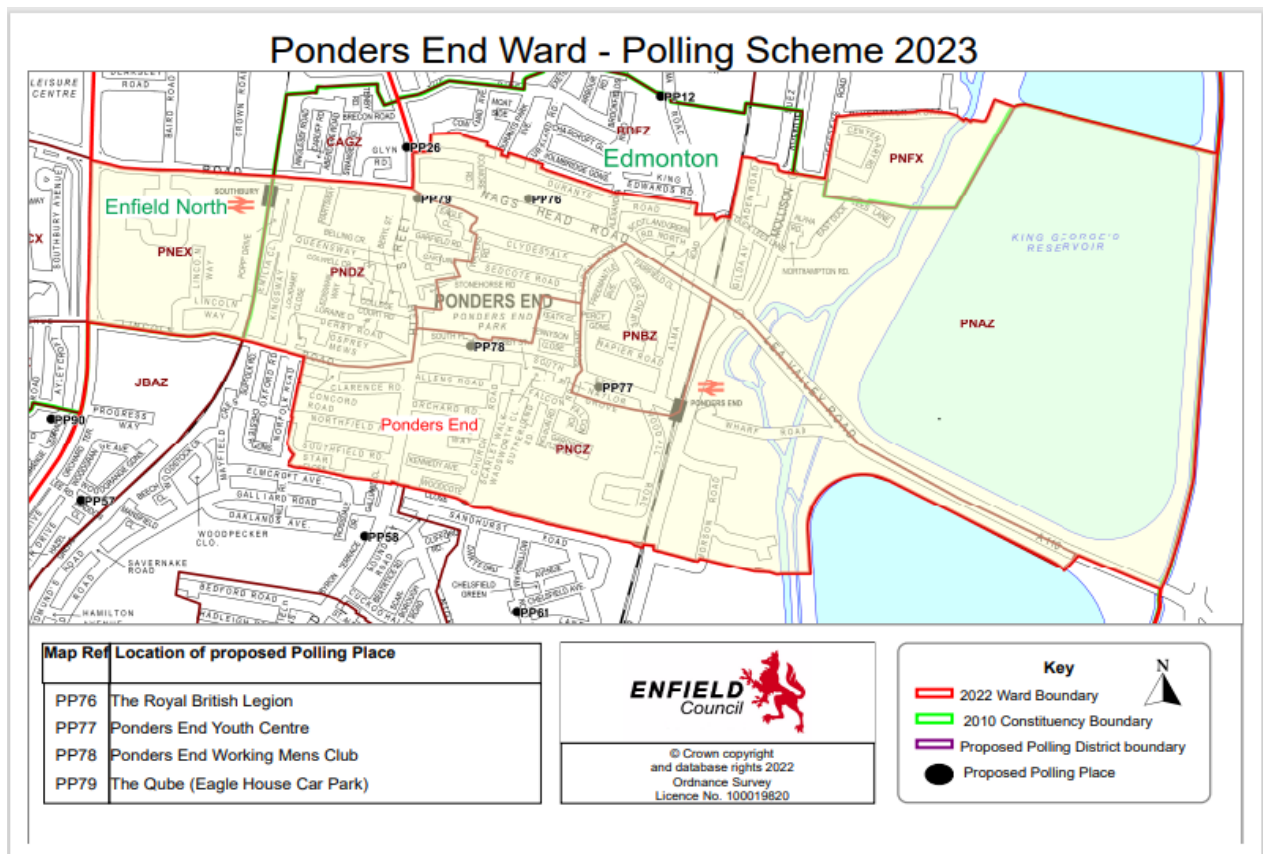

APPENDIX A – Polling Districts and Polling Places Recommendation Report

PONDERS END WARD

No.	PD	Ward	Polling Station	Commentary
PP76	PNAZ	Ponders End	The Royal British Legion 114 Nags Head Road Enfield Middlesex EN3 7AP (Hire Main Hall)	No issues reported from the use at the 2022 May Elections. The risk assessment reported no issues Number of Polling Stations the hire area could accommodate: 1
RO's Comment			Recommendation is to use existing Polling Station