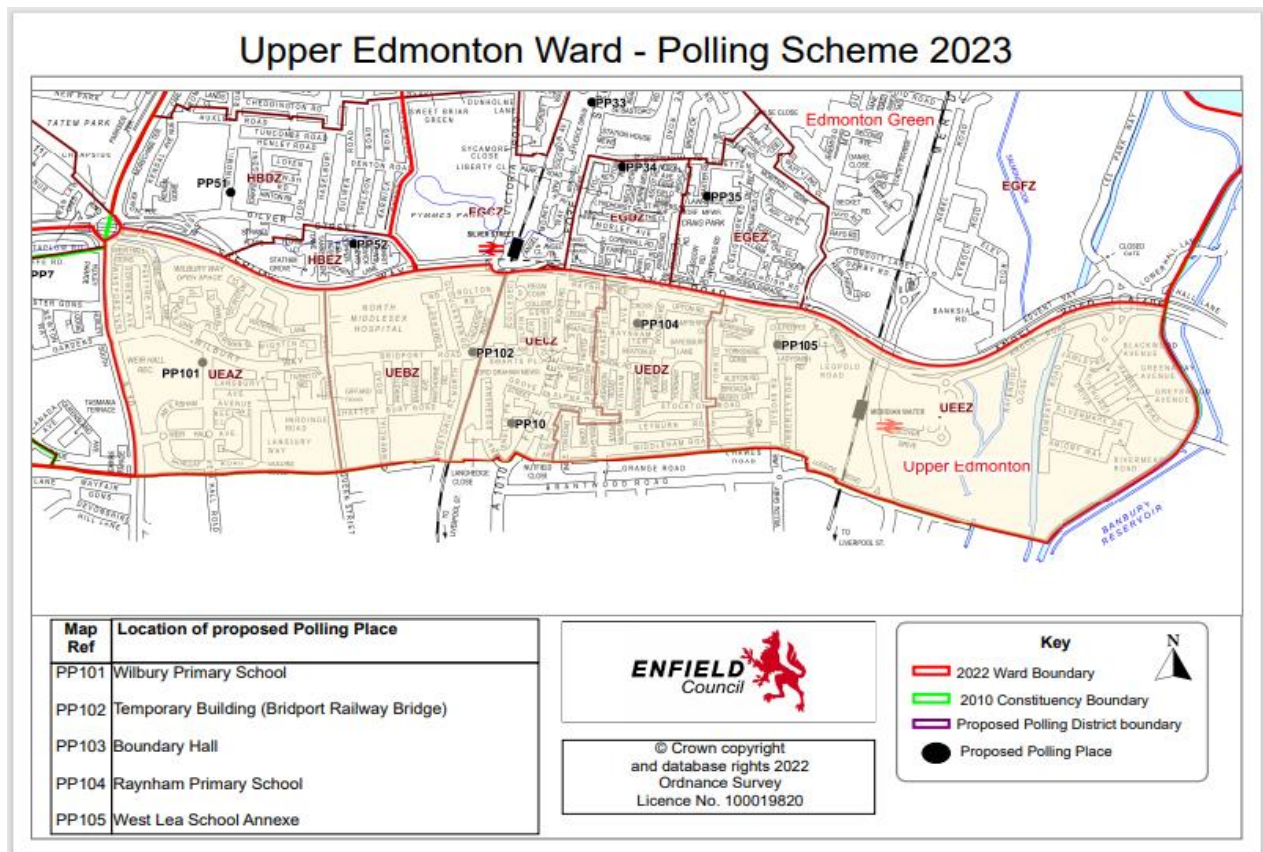

APPENDIX A – Polling Districts and Polling Places Recommendation Report

UPPER EDMONTON WARD

No.	PD	Ward	Polling Station	Commentary
PP101	UEAZ	Upper Edmonton	Wilbury Primary School Wilbury Way Edmonton London N18 1DE (Hire Dining Hall)	No issues reported from the use at the 2022 May Elections. The risk assessment reported no issues Number of Polling Stations the hire area could accommodate: 2
RO's Comment			Recommendation is to use existing Polling Station