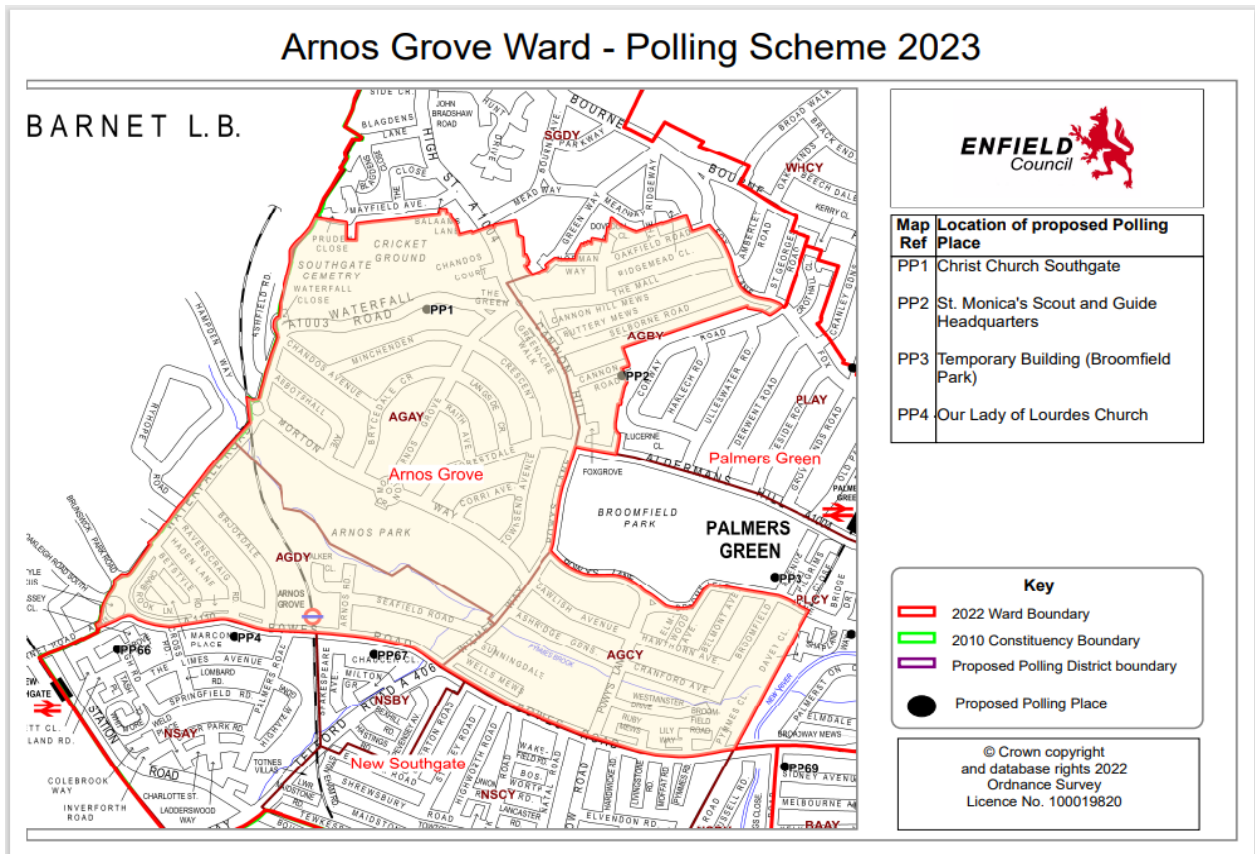

APPENDIX A – Polling Districts and Polling Places Recommendation Report

ARNOS GROVE WARD

No.	PD	Ward	Polling Station	Commentary
PP1	AGAY	Arnos Grove	Christ Church Southgate The Green Arnos Grove London N14 7EG (Hire Main Church)	No issues reported from use at the 2022 May elections. The risk assessment reported no issues. Number of Polling Stations the hire area could accommodate: 1
RO's Comment			Recommendation is to use existing Polling Station