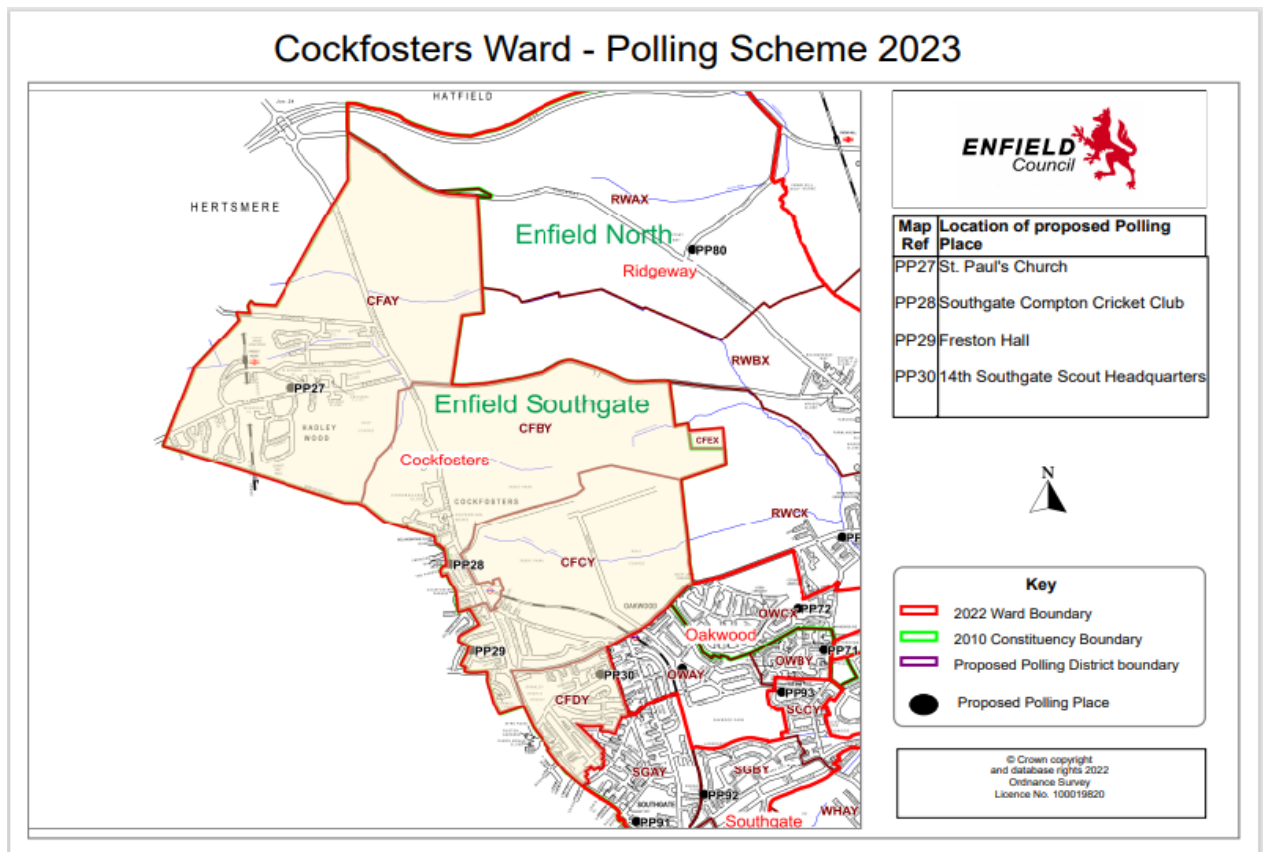

APPENDIX A – Polling Districts and Polling Places Recommendation Report

COCKFOSTERS WARD

No.	PD	Ward	Polling Station	Commentary
PP27	CFAY	Cockfosters	St. Paul's Church Camlet Way Hadley Wood Barnet Hertfordshire EN4 0LH (Hire Church)	No issues reported from use at the 2022 May elections. The risk assessment reported no issues. Number of Polling Stations the hire area could accommodate: 1
RO's Comment			Recommendation is to use existing Polling Station