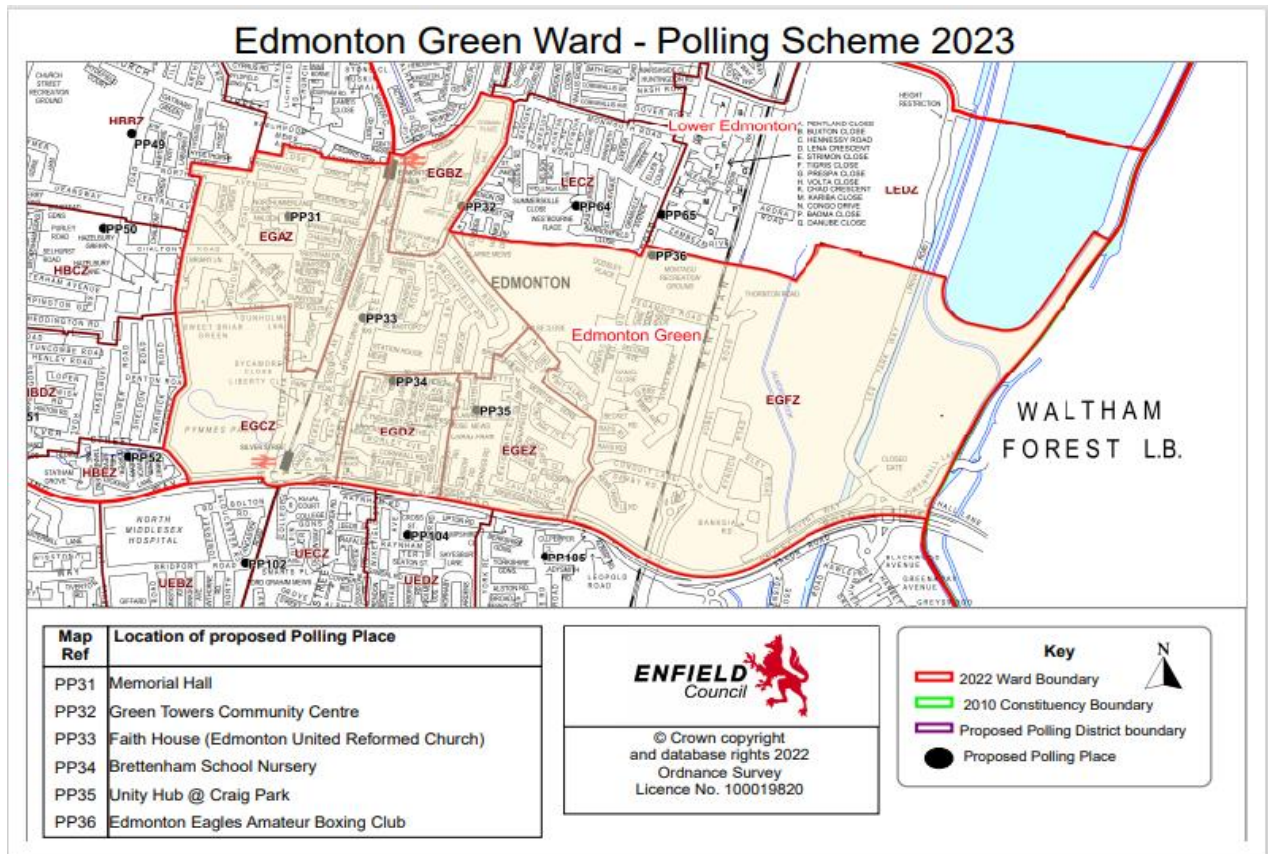

APPENDIX A – Polling Districts and Polling Places Recommendation Report

EDMONTON GREEN WARD

No.	PD	Ward	Polling Station	Commentary
PP31	EGAZ	Edmonton Green	Memorial Hall Maldon Road London N9 9QP (Hire Main Hall)	No issues reported from use at the 2022 May elections. The risk assessment reported no issues. Number of Polling Stations the hire area could accommodate: 1
RO's Comment			Recommendation is to use existing Polling Station