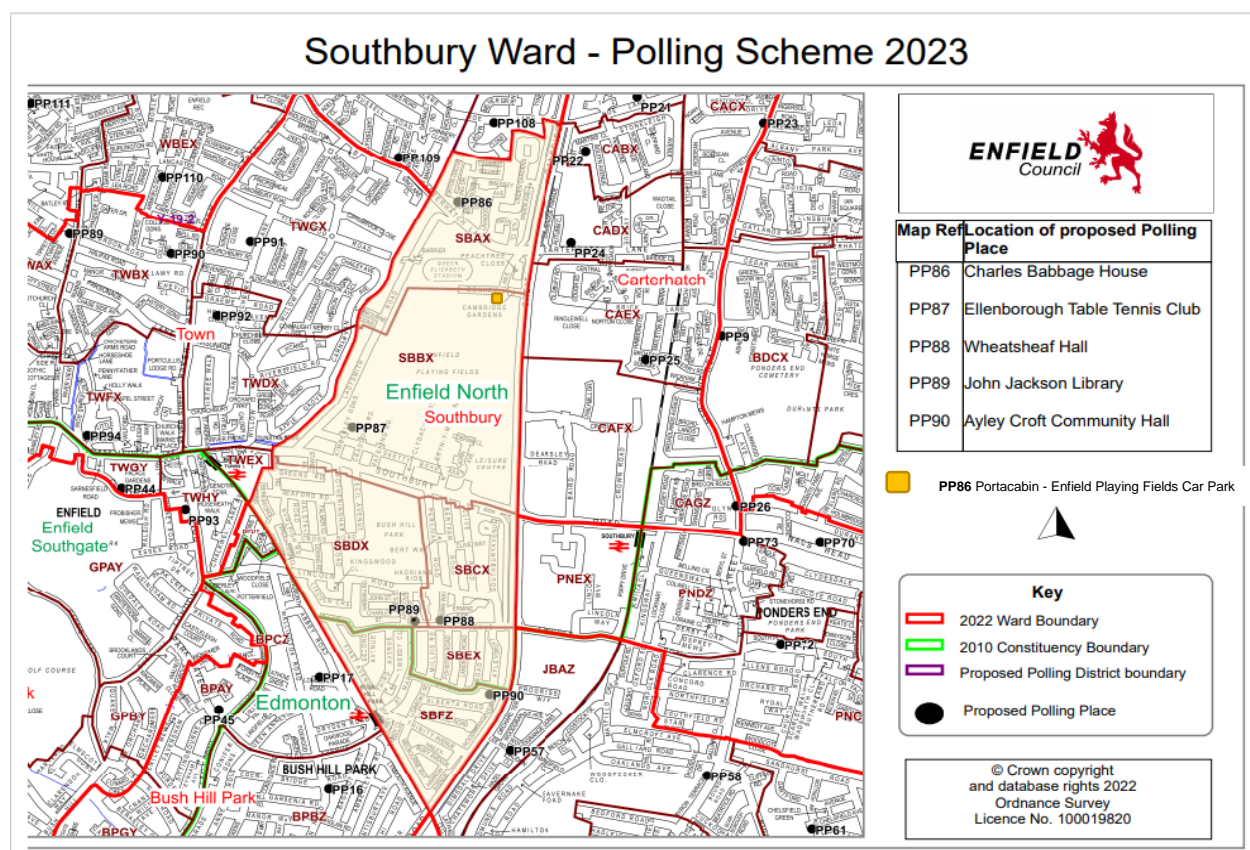

APPENDIX A – Polling Districts and Polling Places Recommendation Report

SOUTHBURY WARD

No.	PD	Ward	Polling Station	Commentary
PP86	SBAX	Southbury	New Venue Temporary Building (Enfield Playing Fields Car Park) Donkey Lane Enfield EN1 3PL (Using Car Park Area) (Previous Temporary Location) Temporary Building (Charles Babbage House) Car Park 1 Orton Grove EN1 4TU (Used Car Park Area)	The previous location site has been sold off therefore we have found an alternative site to accommodate a portacabin. The Polling District is extremely limited with space for a temporary building and there are no alternative buildings to hire. Due the location of the proposed site. Additional security, signage and Marshals will be allocated to this polling station. Number of Polling Stations the hire area could accommodate: 1
RO's Comment			Recommendation is to use existing Polling Station