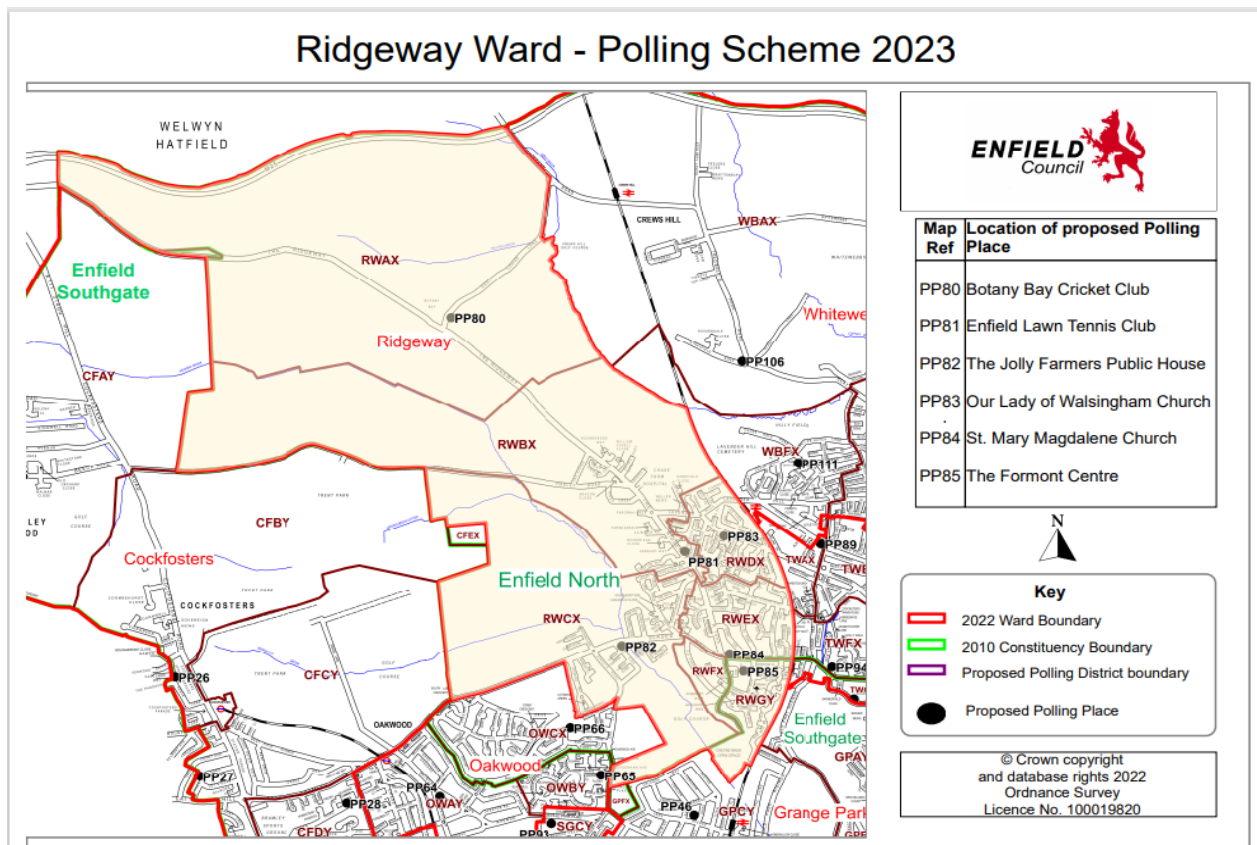

APPENDIX A – Polling Districts and Polling Places Recommendation Report

RIDGEWAY WARD

No.	PD	Ward	Polling Station	Commentary
PP80	RWAX	Ridgeway	Botany Bay Cricket Club East Lodge Lane Enfield Middlesex EN2 8AS (Hire Small Hut)	No issues reported from the use at the 2022 May Elections. The risk assessment reported no issues Number of Polling Stations the hire area could accommodate: 1
RO's Comment			Recommendation is to use existing Polling Station