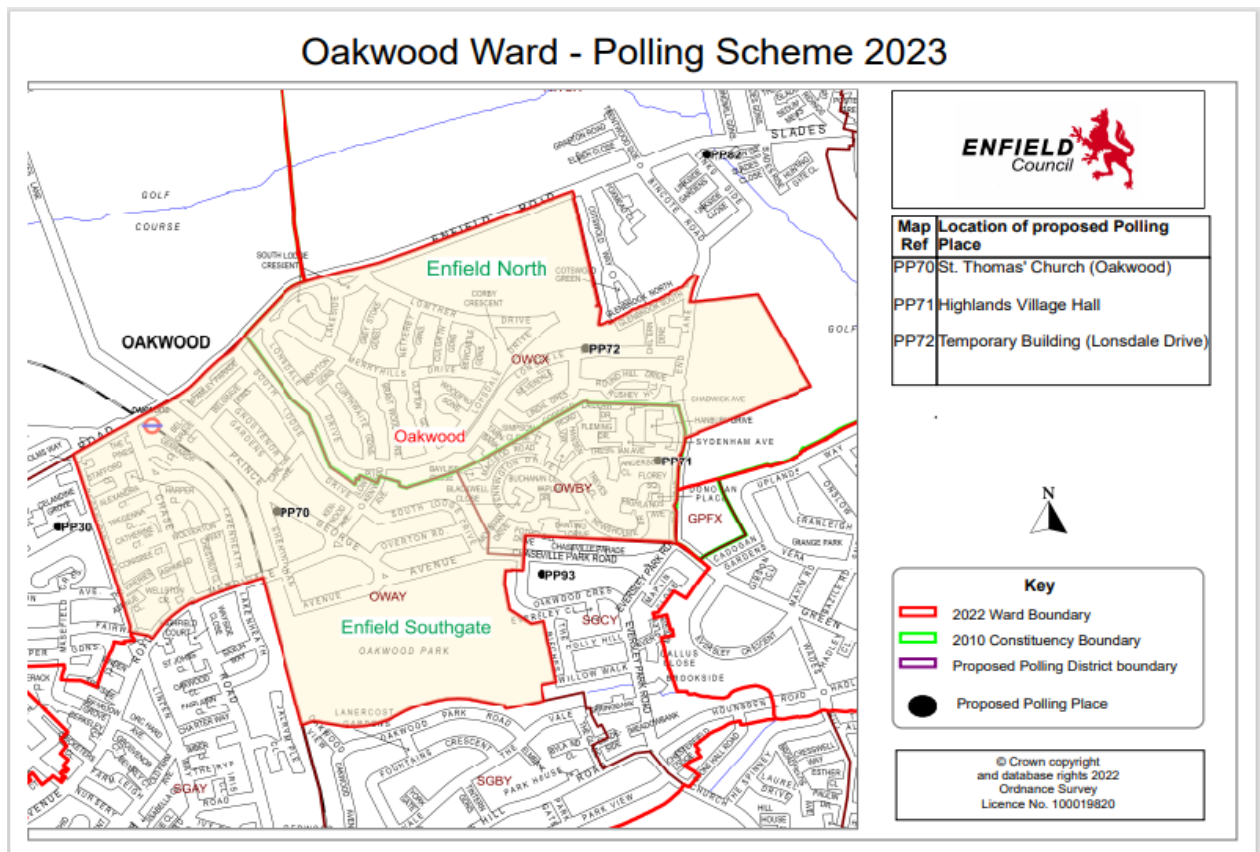

APPENDIX A – Polling Districts and Polling Places Recommendation Report

OAKWOOD WARD

No.	PD	Ward	Polling Station	Commentary
PP70	OWAY	Oakwood	St. Thomas' Church (Oakwood) Prince George Avenue Southgate London N14 4SN (Hire Main Church Building)	No issues reported from the use at the 2022 May Elections. The risk assessment reported no issues Number of Polling Stations the hire area could accommodate: 2
RO's Comment			Recommendation is to use existing Polling Station