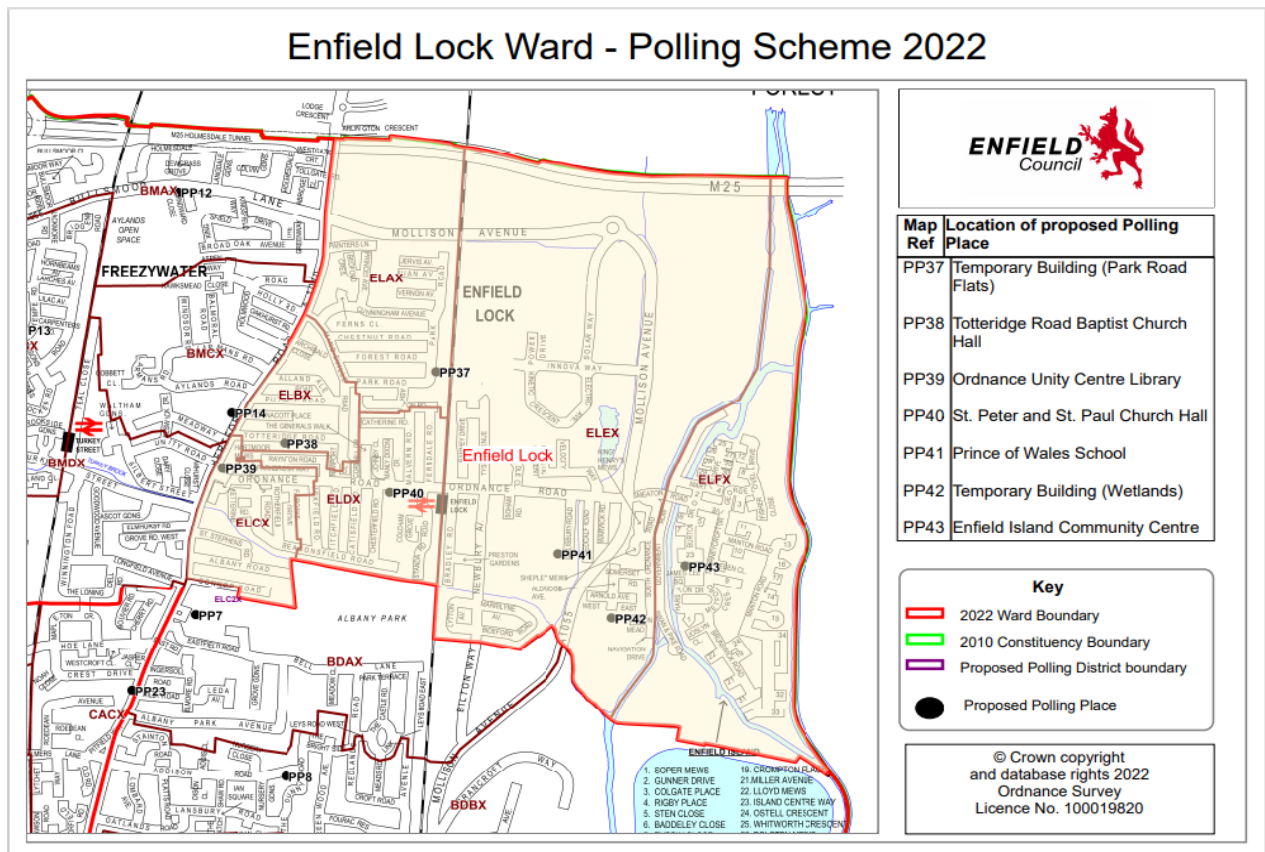

APPENDIX A – Polling Districts and Polling Places Recommendation Report

ENFIELD LOCK WARD

No.	PD	Ward	Polling Station	Commentary
PP37	ELAX	Enfield Lock	Temporary Building (Park Road Flats) Park Road Middlesex EN3 6LR	No issues reported from use at the 2022 May elections. The risk assessment reported no issues. Number of Polling Stations the hire area could accommodate: 1
RO's Comment			Recommendation is to use existing Polling Station