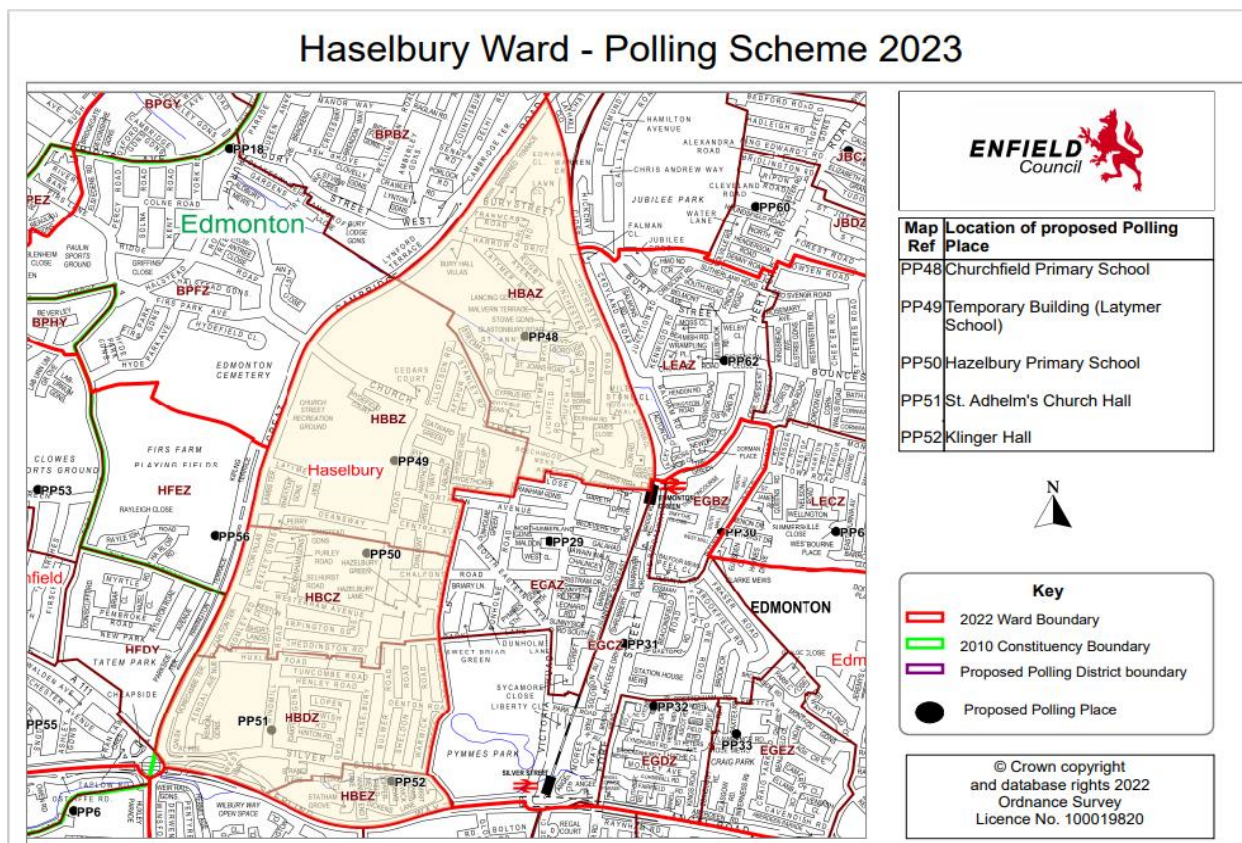

APPENDIX A – Polling Districts and Polling Places Recommendation Report

HASELBURY WARD

No.	PD	Ward	Polling Station	Commentary
PP48	HBAZ	Haselbury	Churchfield Primary School Latymer Road Edmonton N9 9PL (Hire Orchard Hall)	No issues reported from use at the 2022 May elections. The risk assessment reported no issues. Number of Polling Stations the hire area could accommodate: 2
RO's Comment			Recommendation is to use existing Polling Station