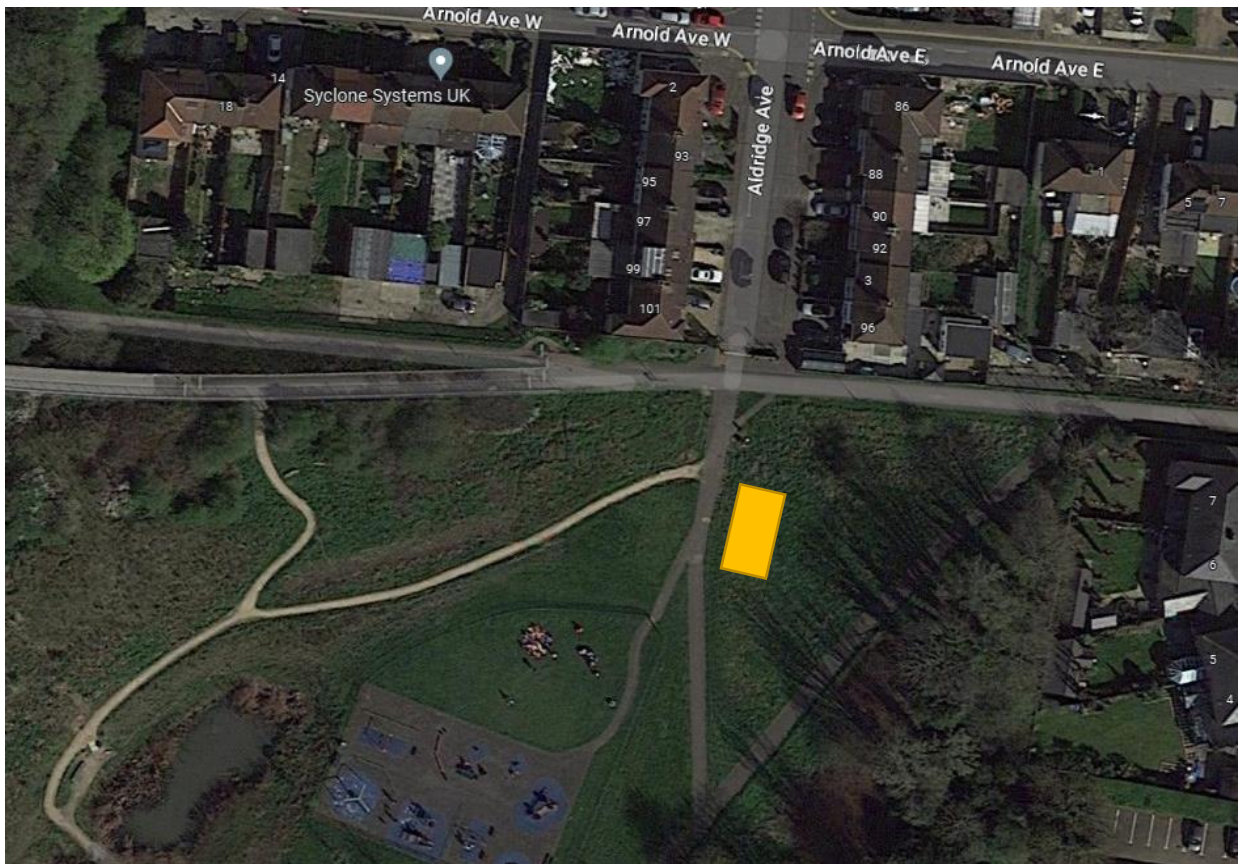

APPENDIX B – ENFIELD LOCK WARD

Additional facilities

- Extra lighting
- Extra Signage
- 1 x Security Guard for safety at night

Create PS PD

ELEX PP41– Prince of Wales School – 1194 Electors approx

ELEX PP42 – Portacabin – 950 Electors approx