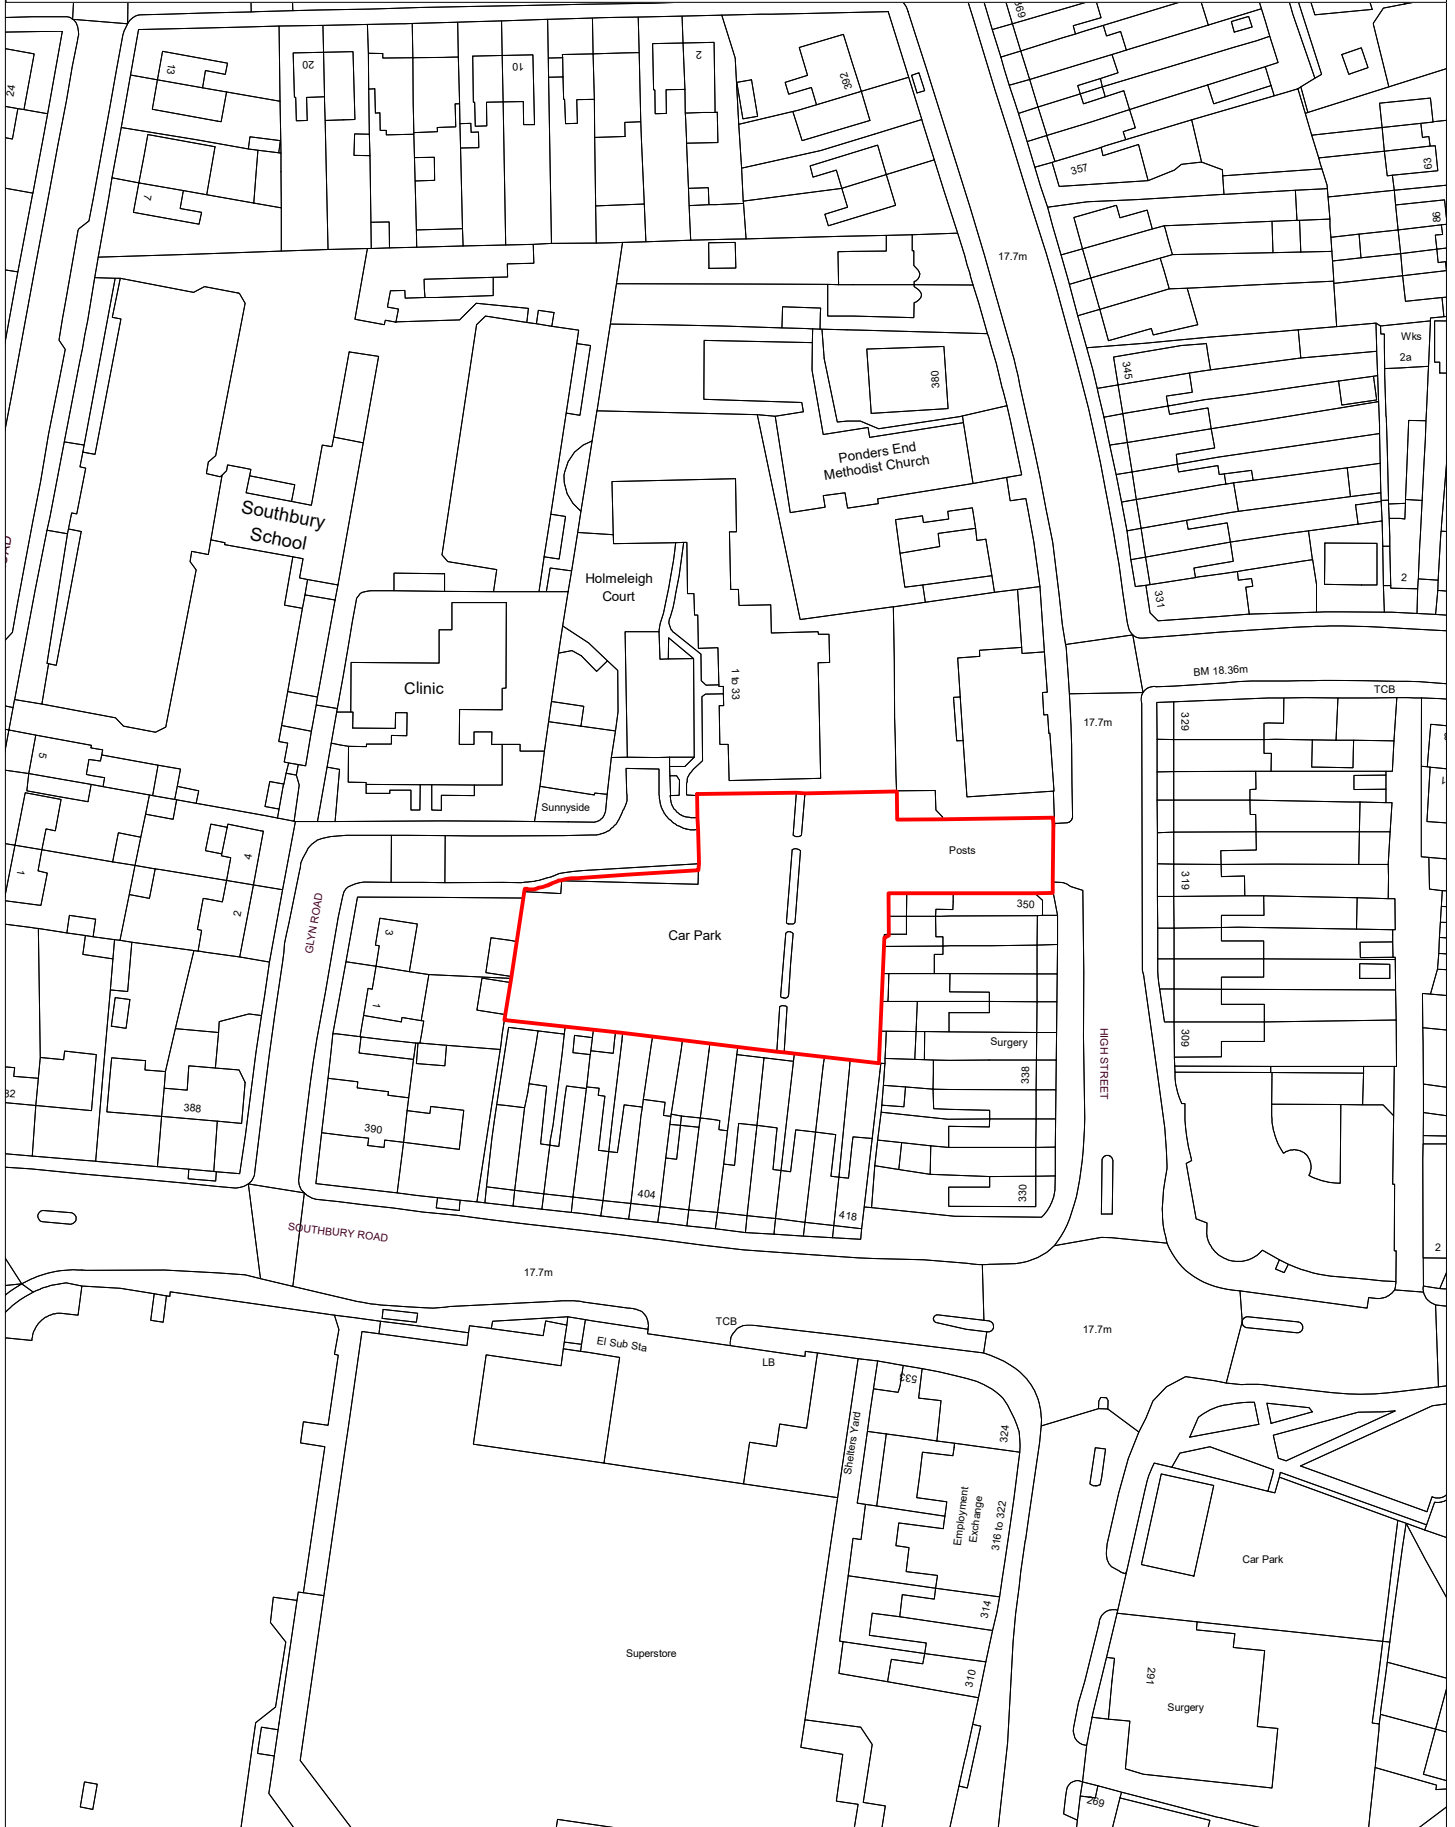

GLYN ROAD CAR PARK, PONDERS END

© Crown copyright
and database rights 2022
Ordnance Survey
Licence No. 100019820

Scale:- 1:1250
Paper Size:- A4
Date:- 18 January 2024
Map Produced By:- Property Information Team/SC