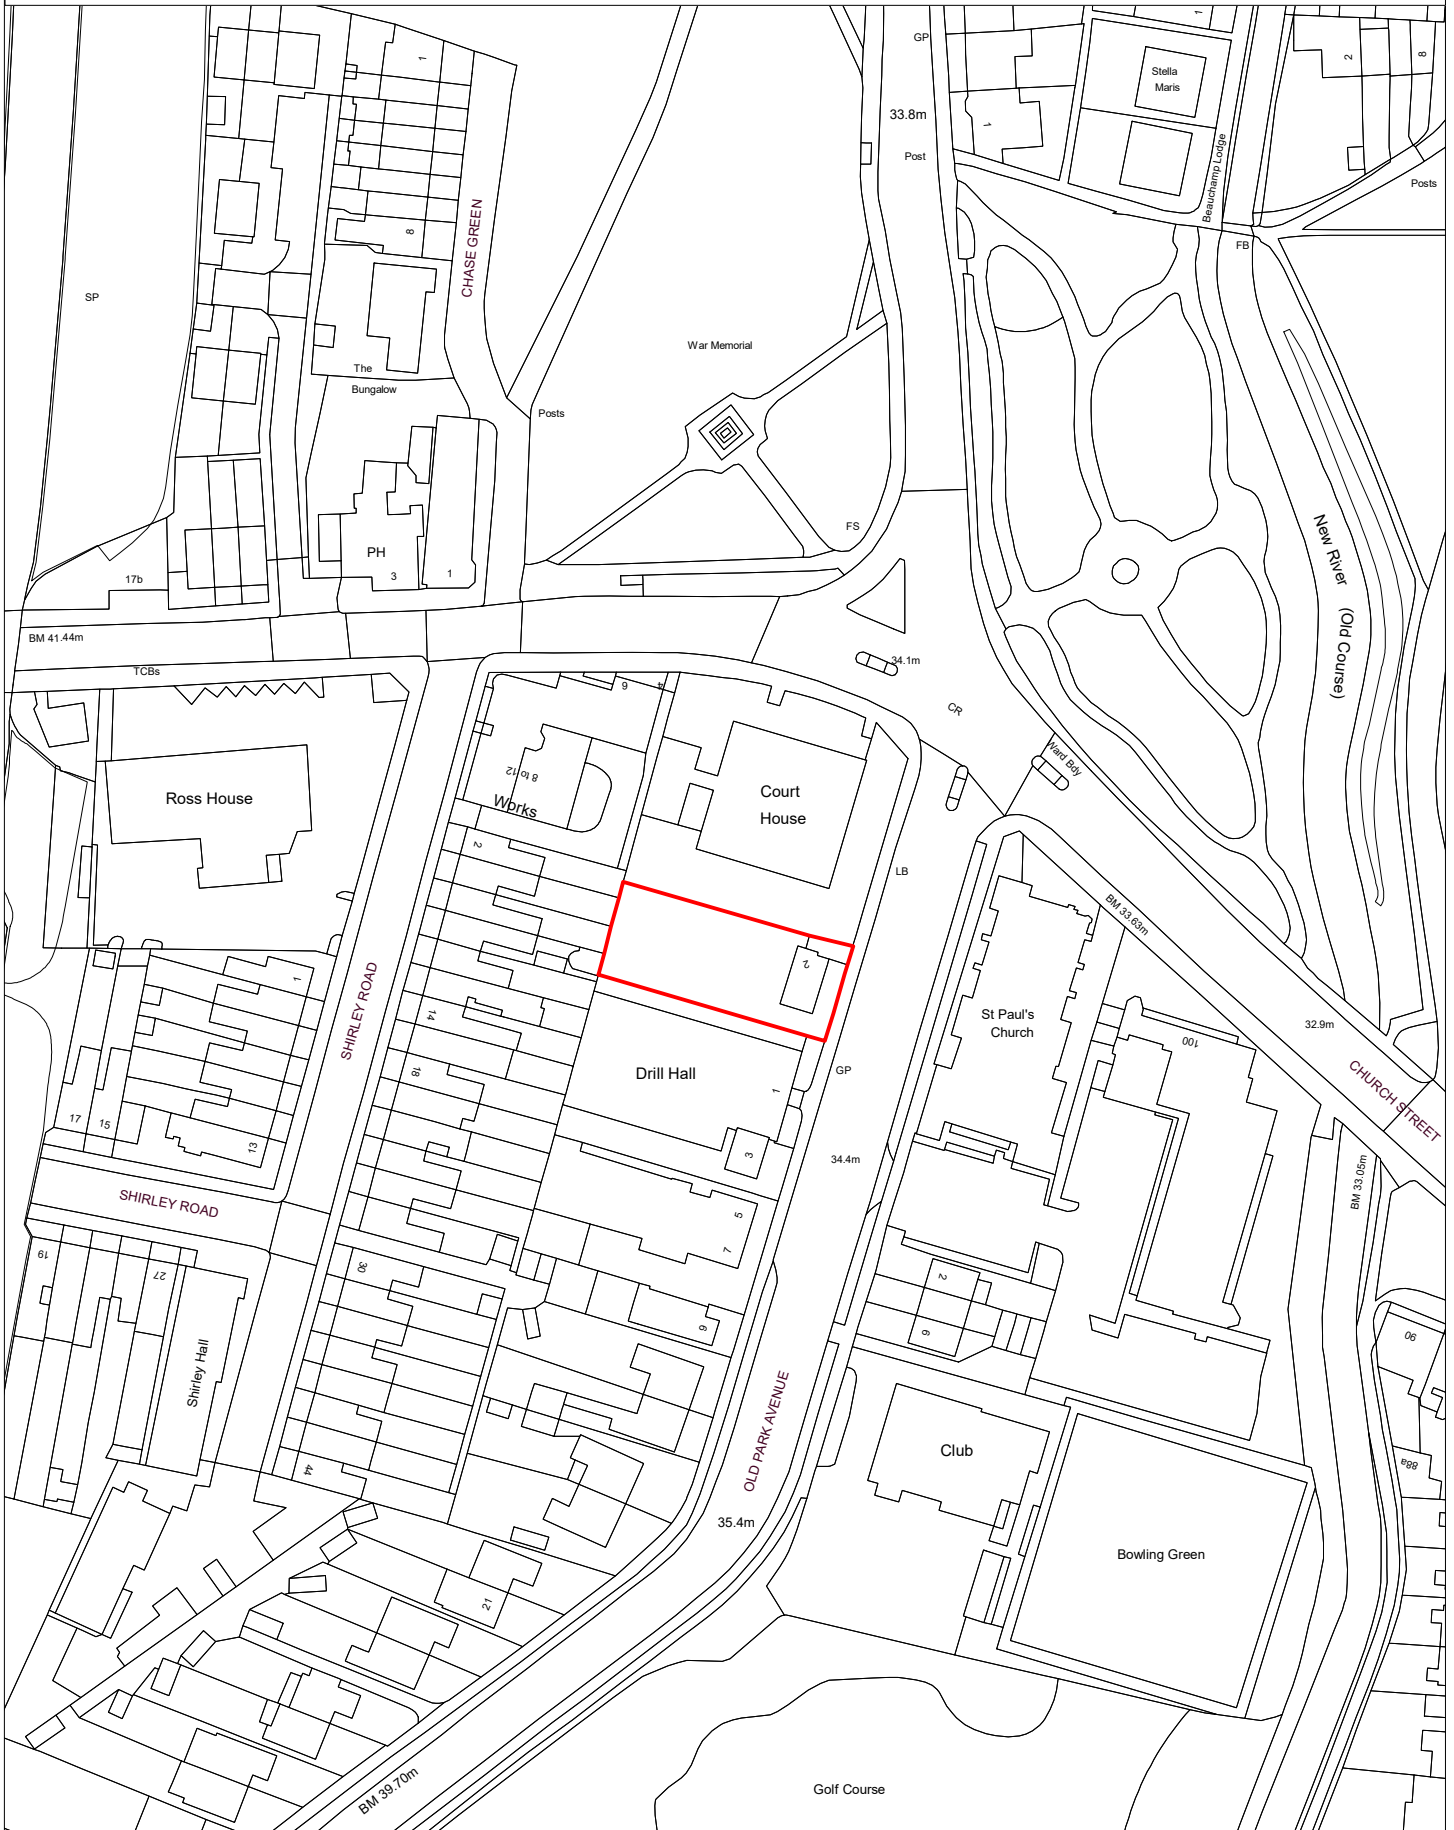

2 WINDMILL HILL, ENFIELD TOWN

© Crown copyright
and database rights 2022
Ordnance Survey
Licence No. 100019820

Scale:- 1:1250
Paper Size:- A4
Date:- 18 January 2024
Map Produced By:- Property Information Team/SC