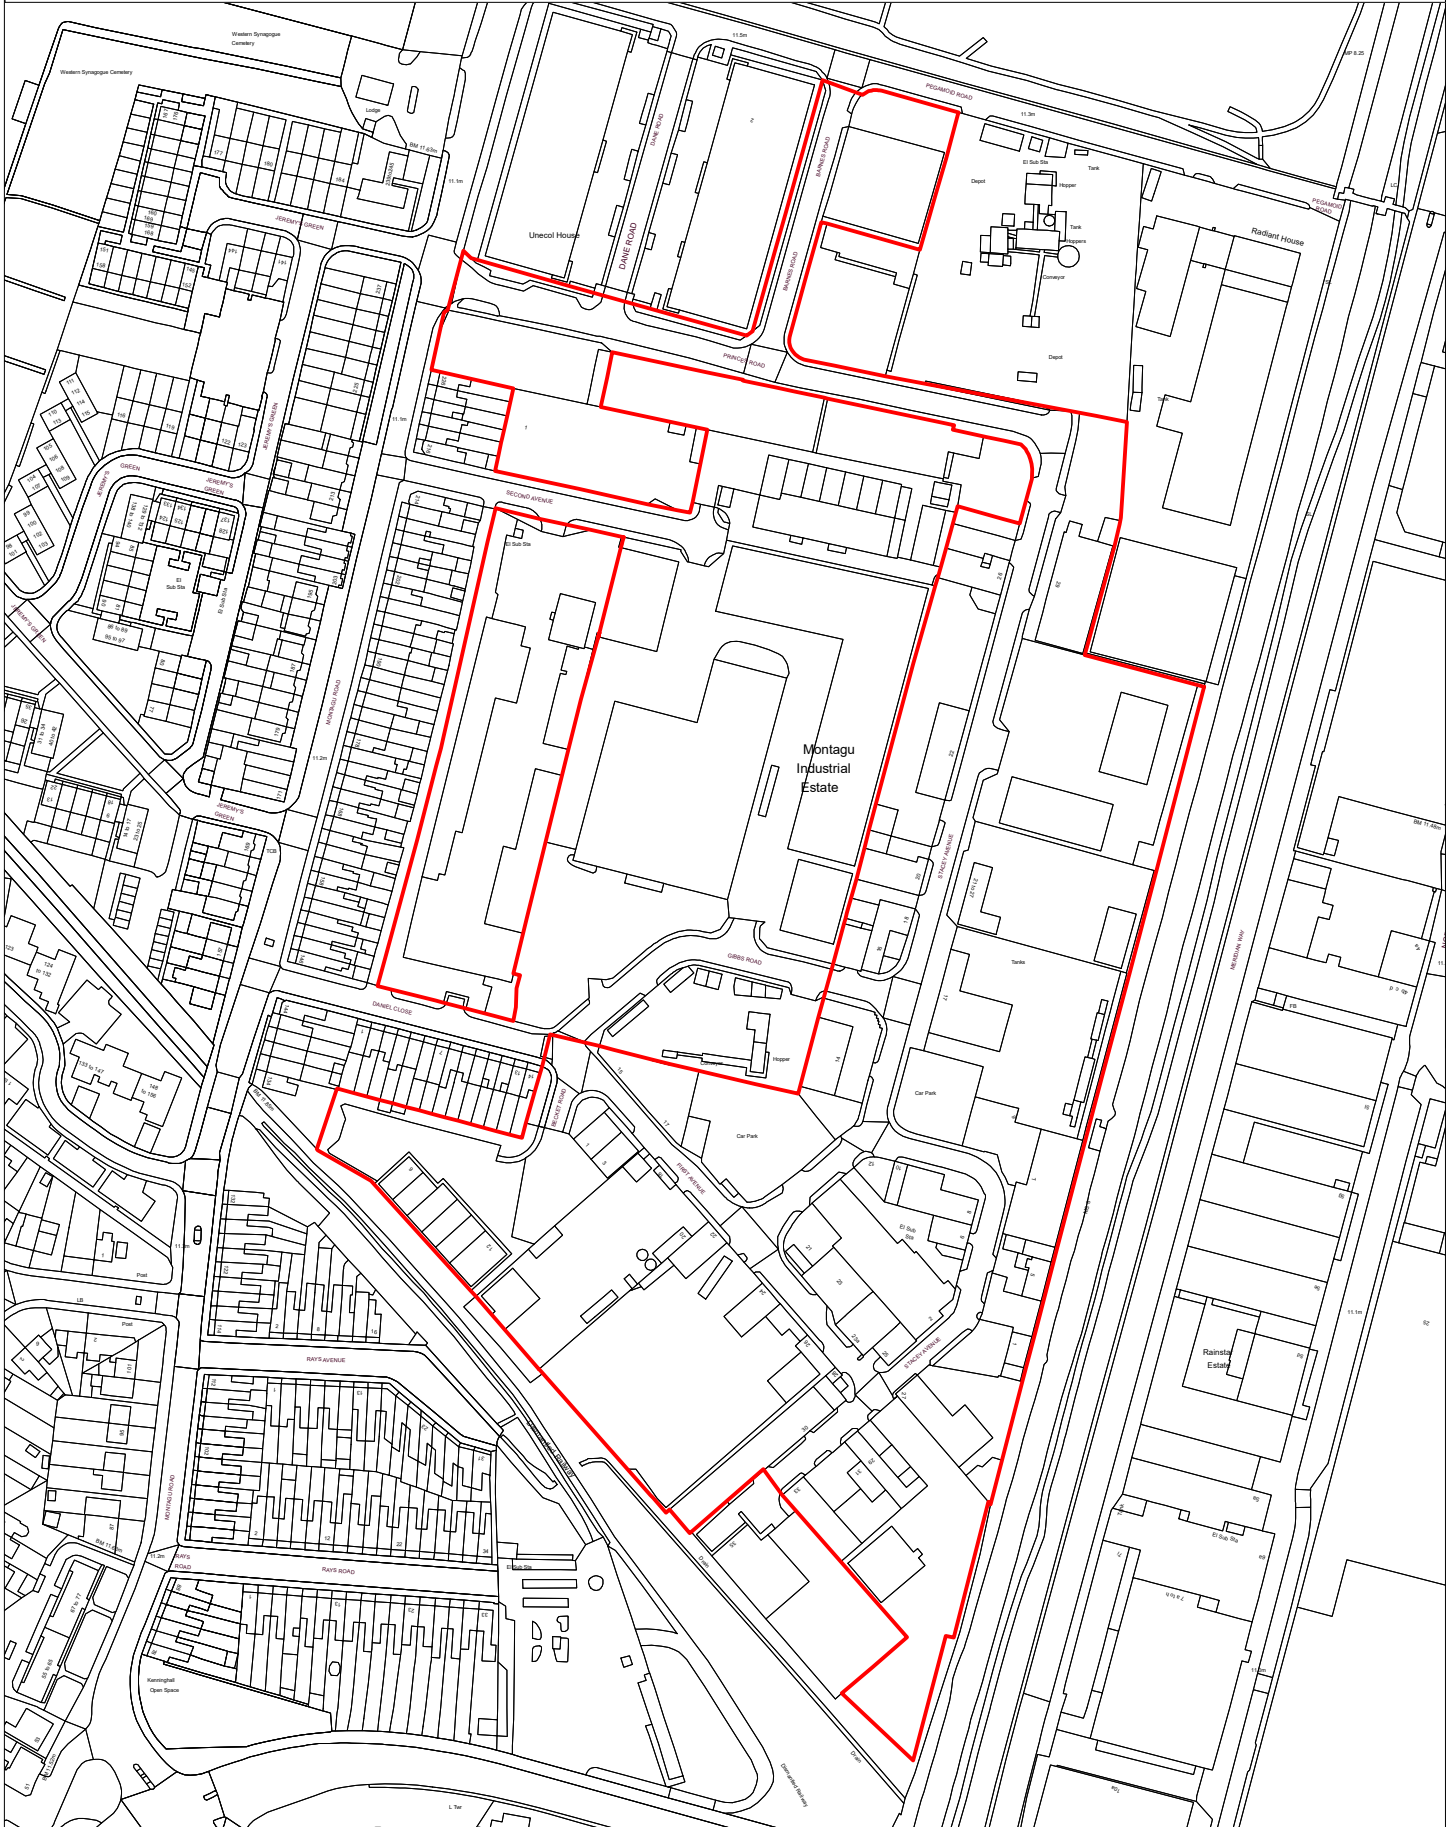

MONTAGU INDUSTRIAL ESTATE - REMAINING - PLAN IS FOR INDICATIVE PURPOSES ONLY

© Crown copyright  
and database rights 2022  
Ordnance Survey  
Licence No. 100019820

Scale:- 1:2500  
Paper Size:- A4  
Date:- 05 February 2024  
Map Produced By:- Property Information Team/SC