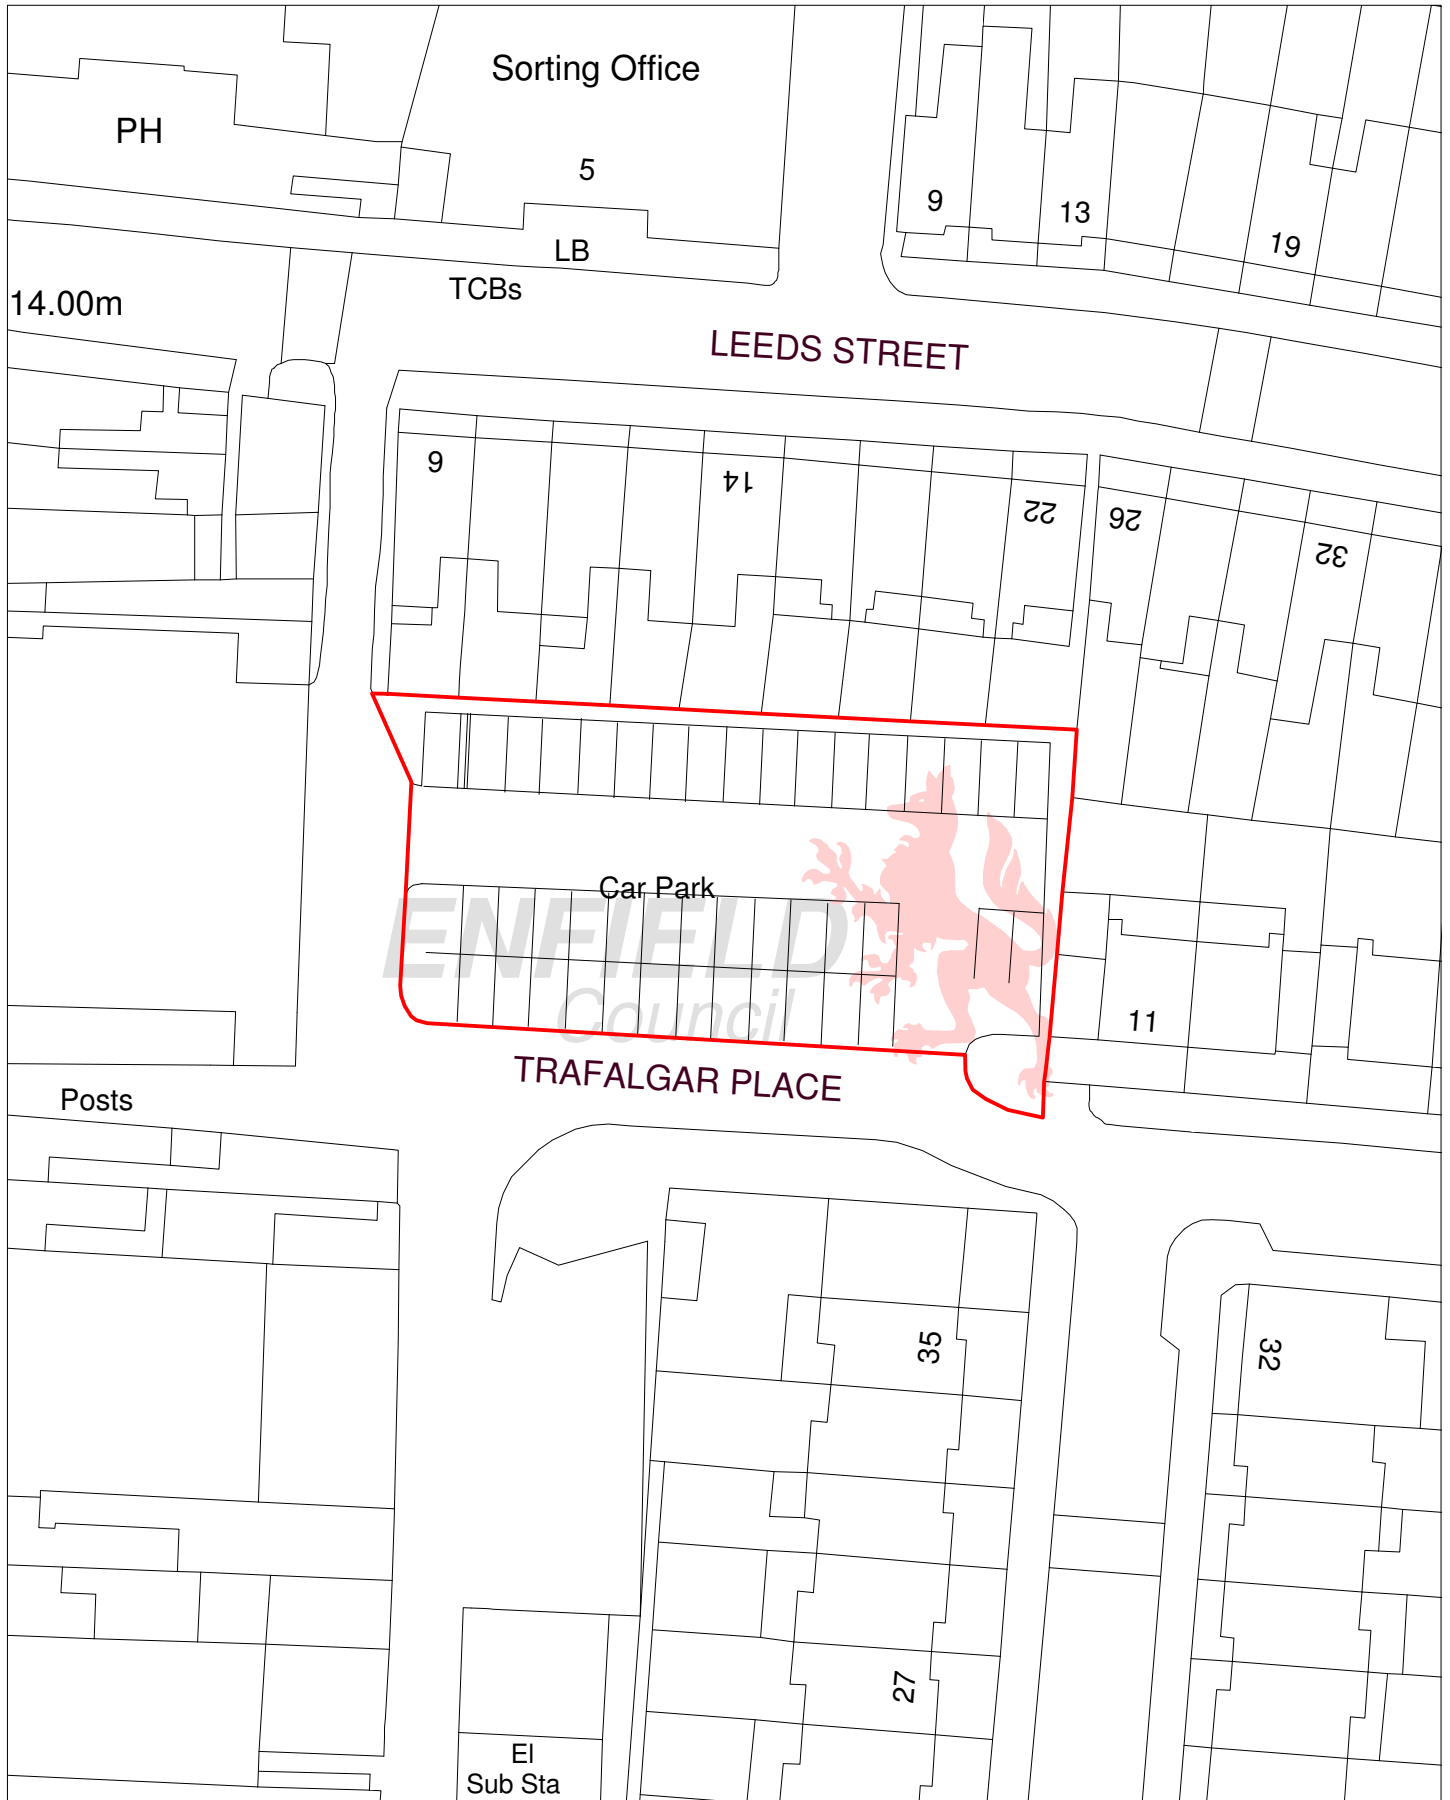

Address:
Car Park, Trafalgar Place, Edmonton

LONDON BOROUGH OF ENFIELD
GIS TEAM, B BLOCK SOUTH
ENVIRONMENT & STREET SCENE
CIVIC CENTRE, SILVER STREET
ENFIELD, EN1 3XA
TEL: 020 8379 1000
www.enfield.gov.uk

This map is reproduced from Ordnance Survey material with the permission of Ordnance Survey on behalf of the Controller of Her Majesty's Stationary Office © Crown copyright. Unauthorised reproduction infringes Crown copyright and may lead to prosecution or civil proceedings. London Borough of Enfield DENF003.