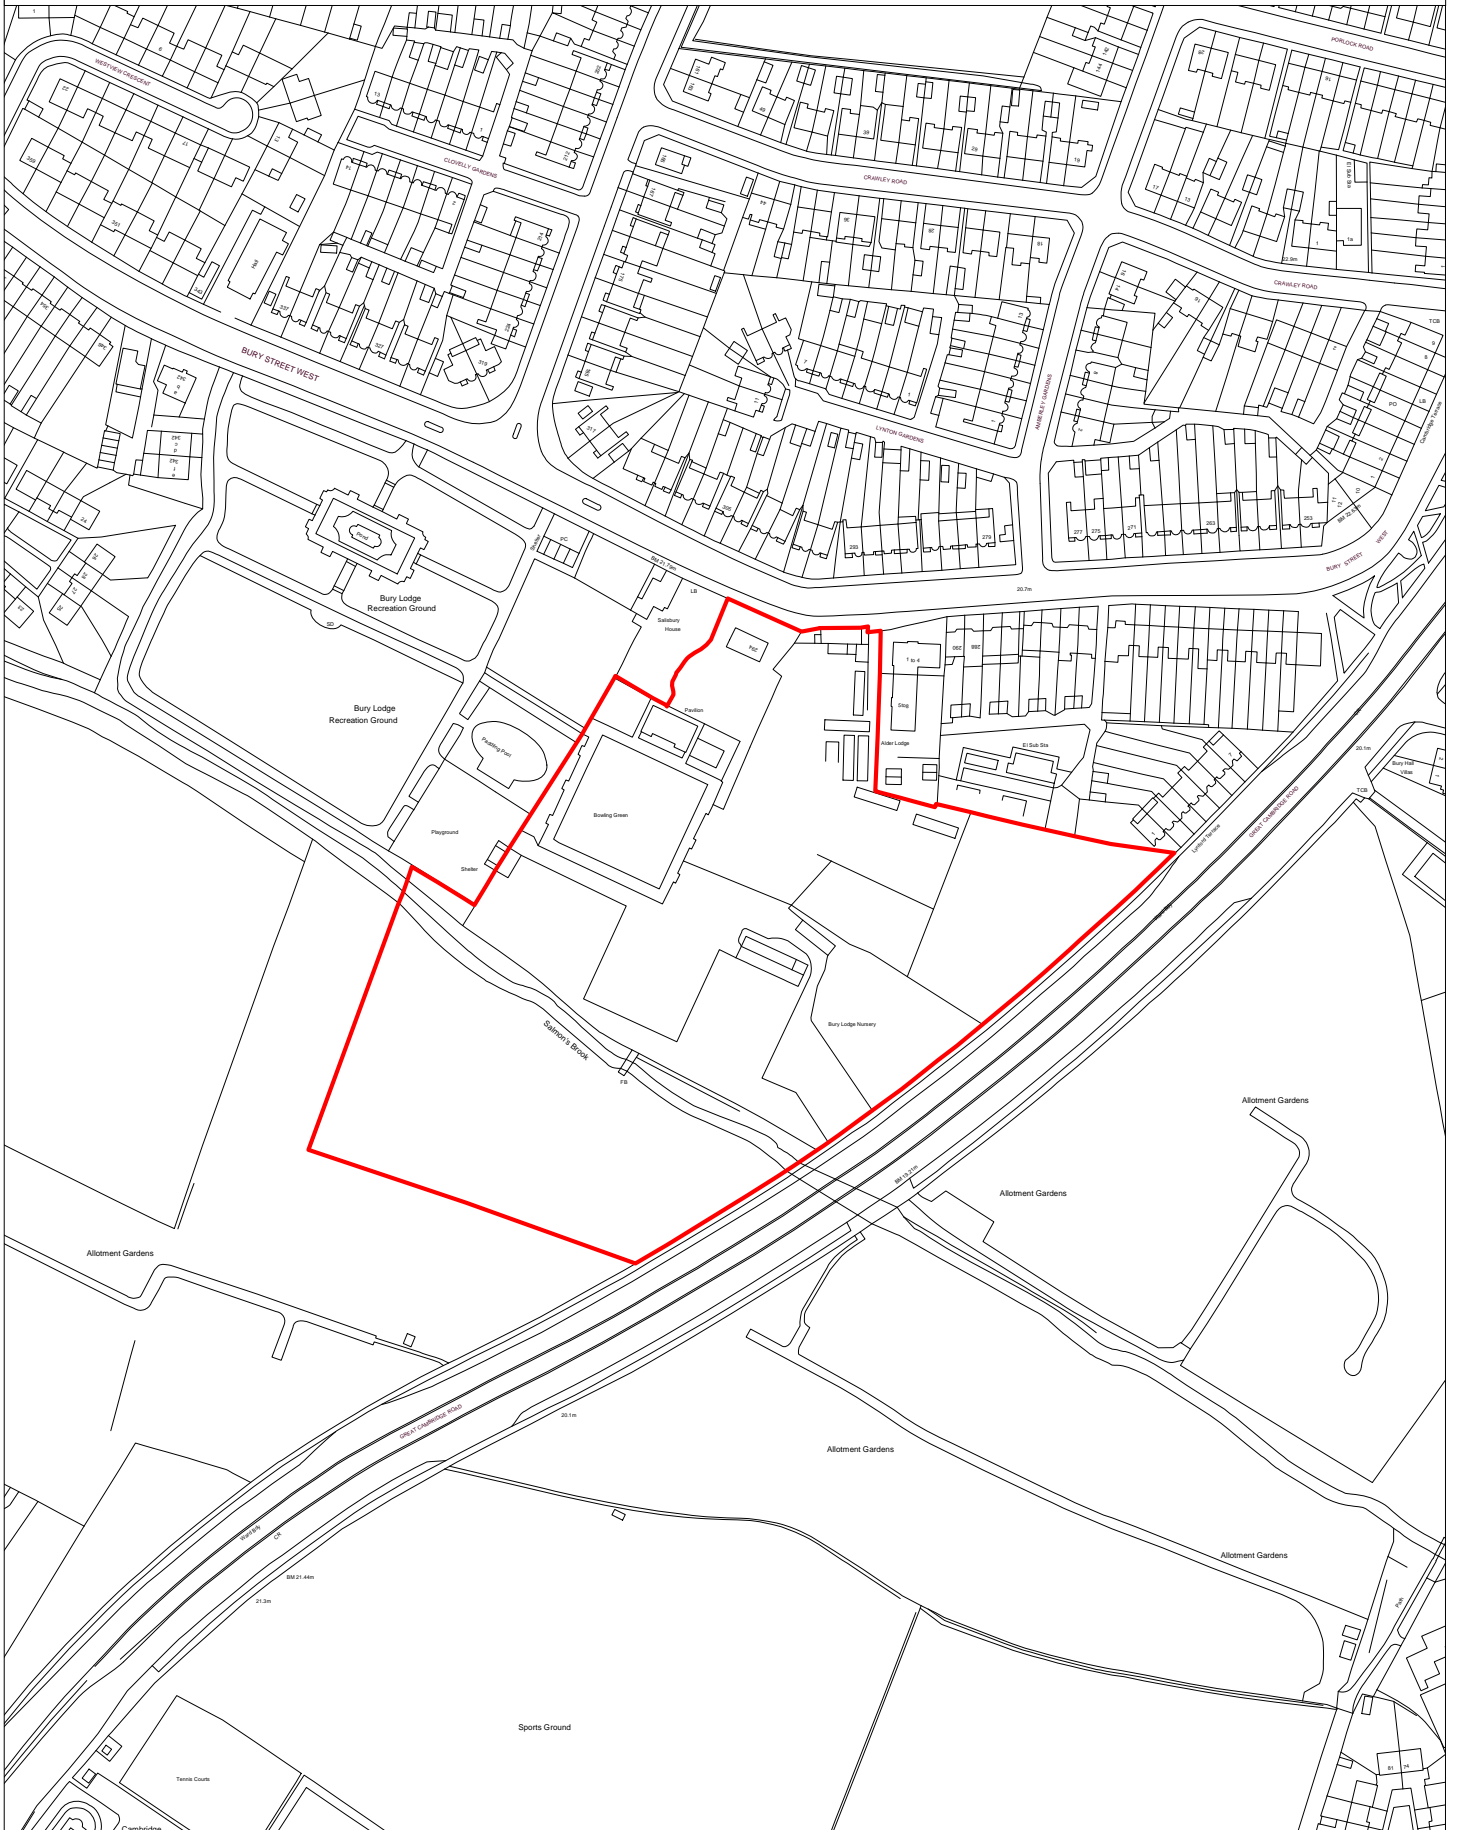

# Bury Street West Site Plan

This map is reproduced from Ordnance Survey material with the permission of Ordnance Survey on behalf of the Controller of Her Majesty's Stationery Office © Crown copyright.

Unauthorised reproduction infringes Crown copyright and may lead to prosecution or civil proceedings. London Borough of Enfield DENF003.

Scale:- 1:2500

Date:- May 2014

Map Produced By Asset Information Team/AVLC