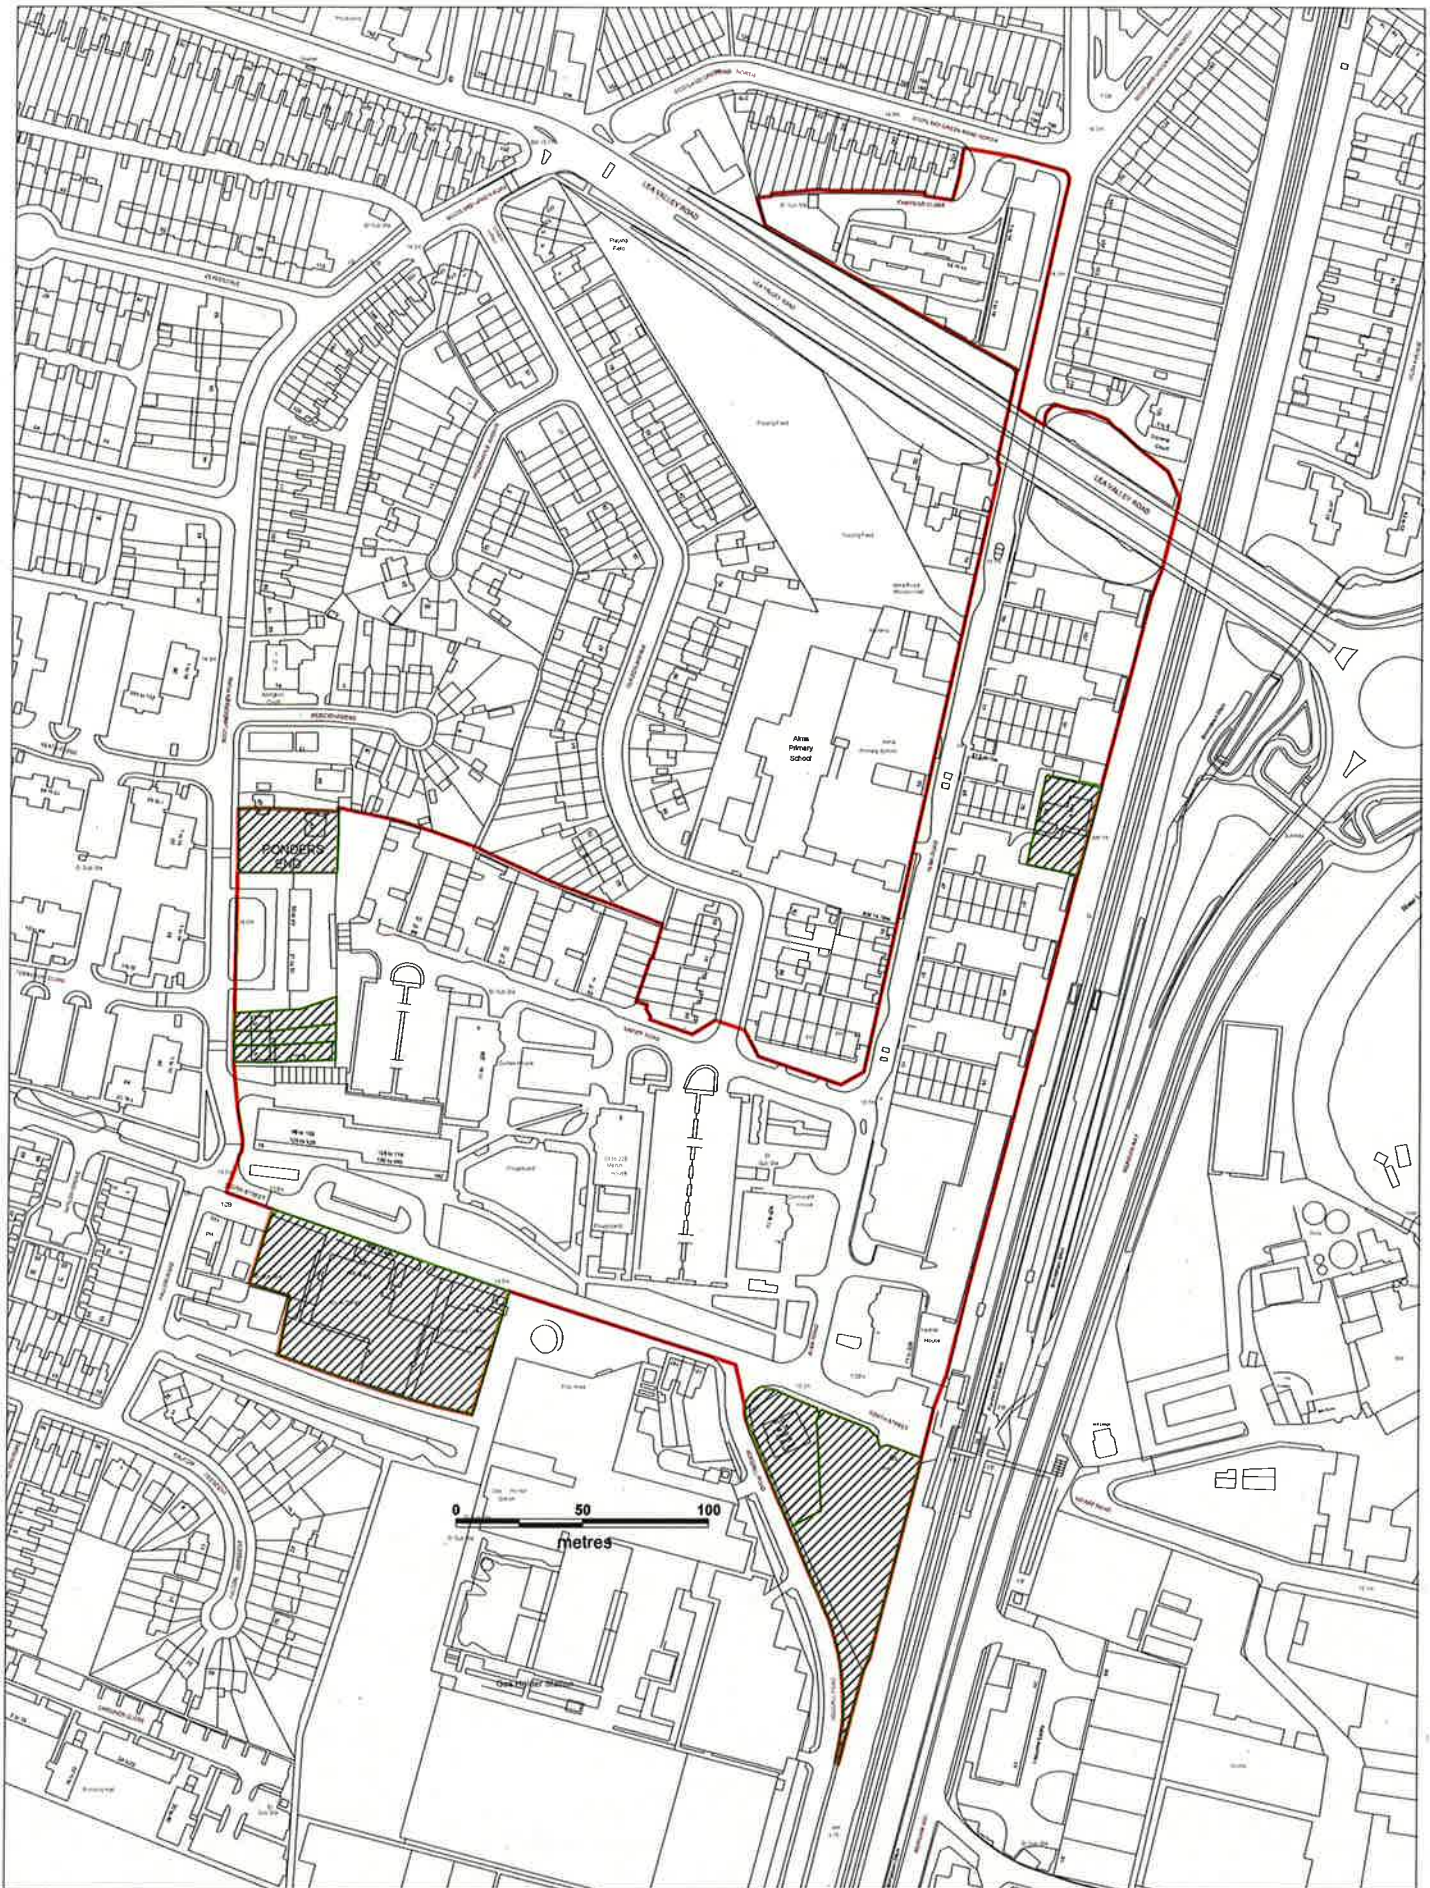

Alma Regeneration Land

-  Alma Regeneration Land (7.745Ha)
-  Additional Land Parcels

© Crown copyright and database rights 2014
Ordnance Survey Licence no. 100019820

Drg.6378AK
Scale 1:2000
November 2014