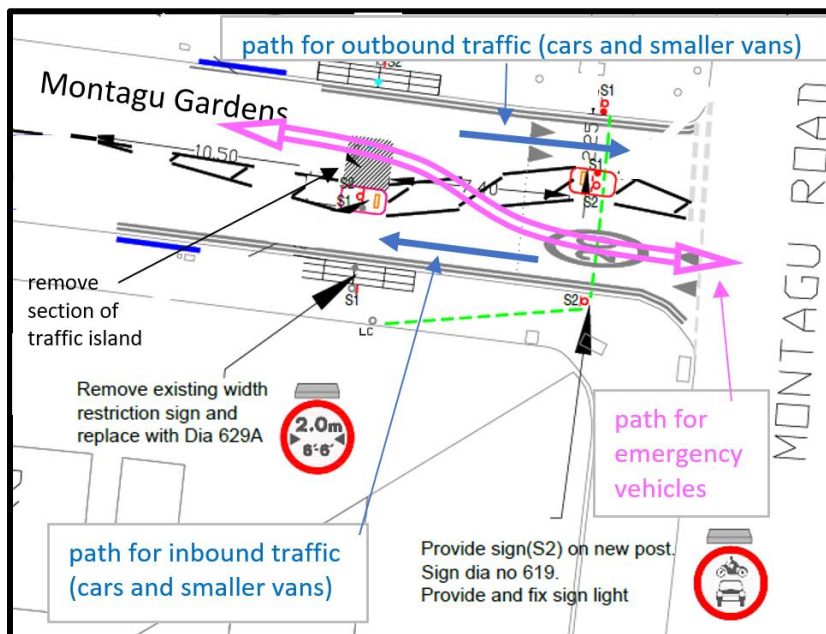

**To Residents:**  
homes near Montagu  
Gardens width restriction

Please reply to : Jonathan Goodson  
Tel : 020 8132 0988  
Date : 1 July 2020

Dear Sir/Madam

## Ambulance Bypass to Montagu Gardens Width Restriction

Enfield Council plans to reconfigure the width restriction shown below such that emergency access is provided for ambulances and fire engines. A new camera will enable enforcement against misuse by other drivers. The size of the gaps provided for general traffic remains unchanged.