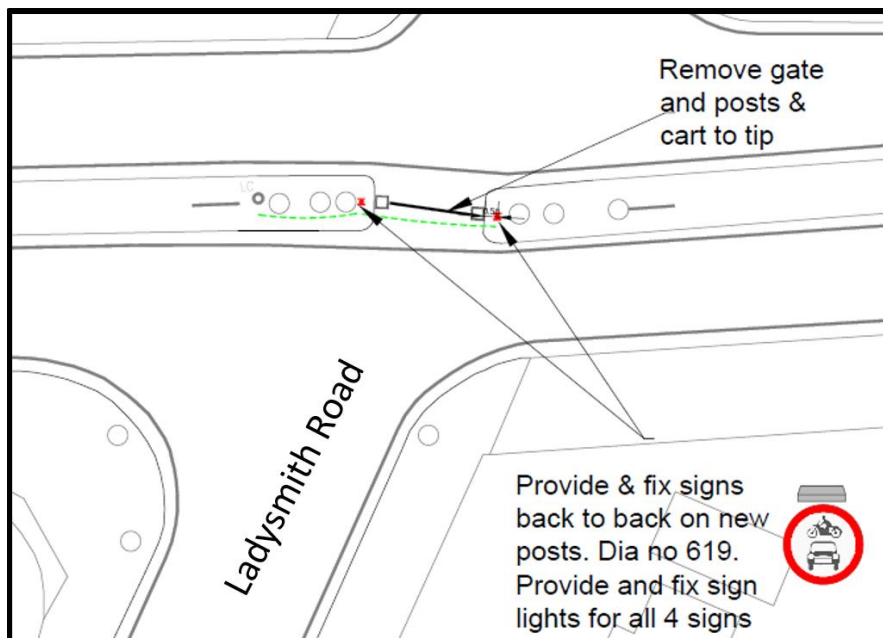

**To Residents:**  
homes near Ladysmith  
Road access gate

Please reply to : Jonathan Goodson  
Tel : 020 8132 0988  
Date : 1 July 2020

Dear Sir/Madam

## Emergency Vehicle Access in Ladysmith Road

Enfield Council plans to remove the gate in Ladysmith Road and install a camera to enforce against misuse by drivers. This will help improve ambulance and fire engine response times in emergency events but retain the ban on other motor vehicles passing the closure point.