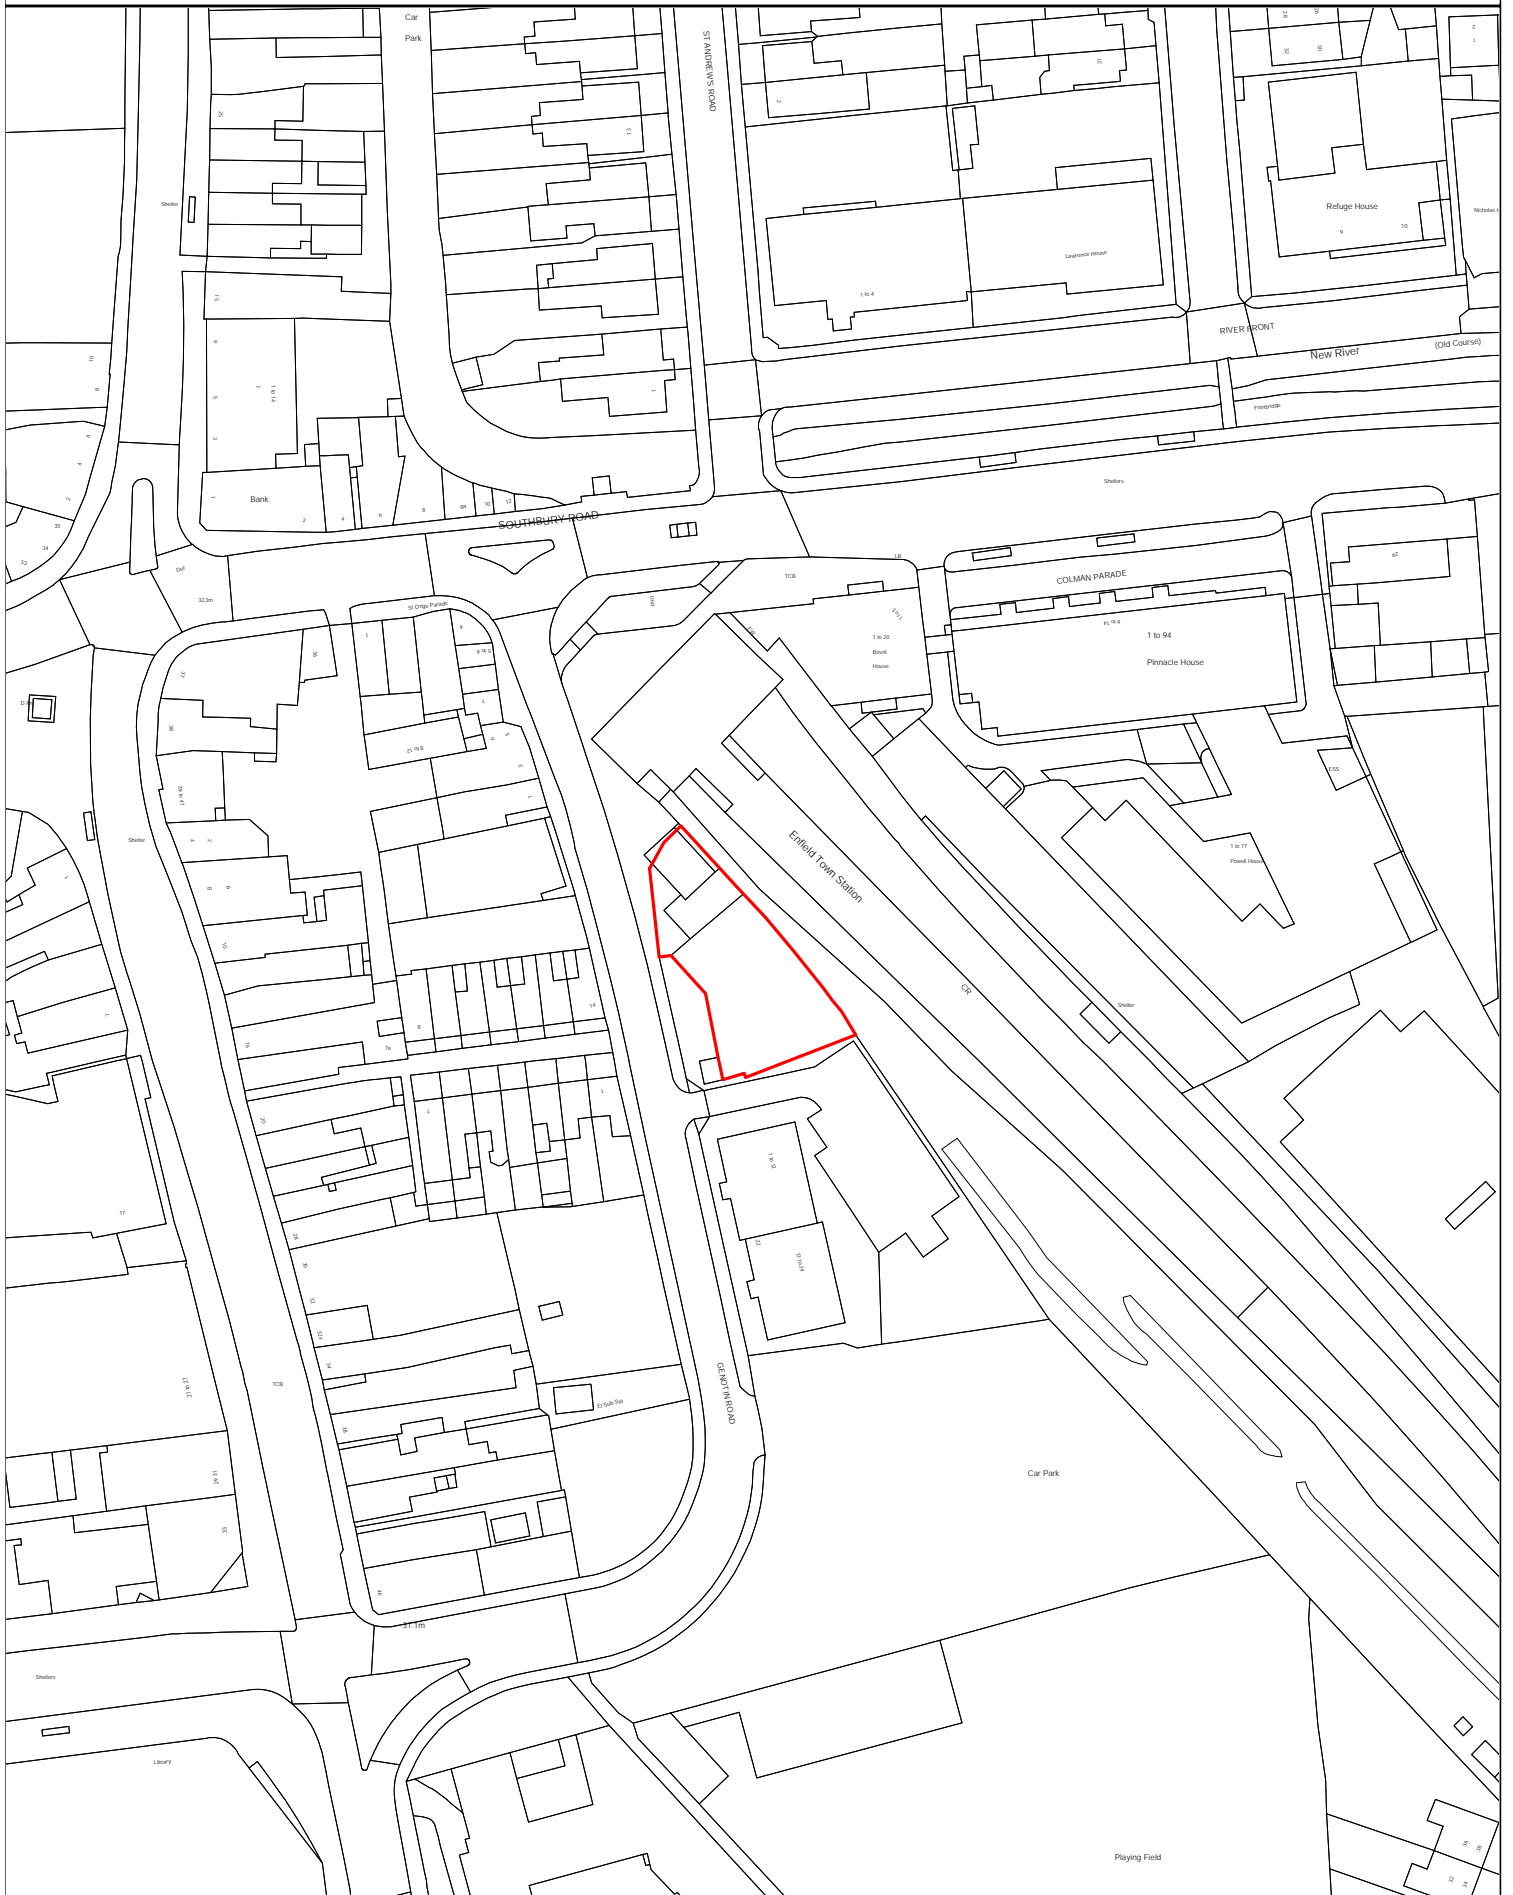

GENOTIN ROAD SITE ADJACENT TO ENFIELD TOWN STATION

INDICATIVE BOUNDARY SUBJECT TO FURTHER DUE DILIGENCE

This map is reproduced from Ordnance Survey material with the permission of Ordnance Survey on behalf of the Controller of Her Majesty's Stationery Office © Crown copyright.

Unauthorised reproduction infringes Crown copyright and may lead to prosecution or civil proceedings. London Borough of Enfield DENF003.

Scale:- 1:1250
Paper Size:- A4
Date:- 02 Oct 2020
Map Produced By Asset Information Team/FH