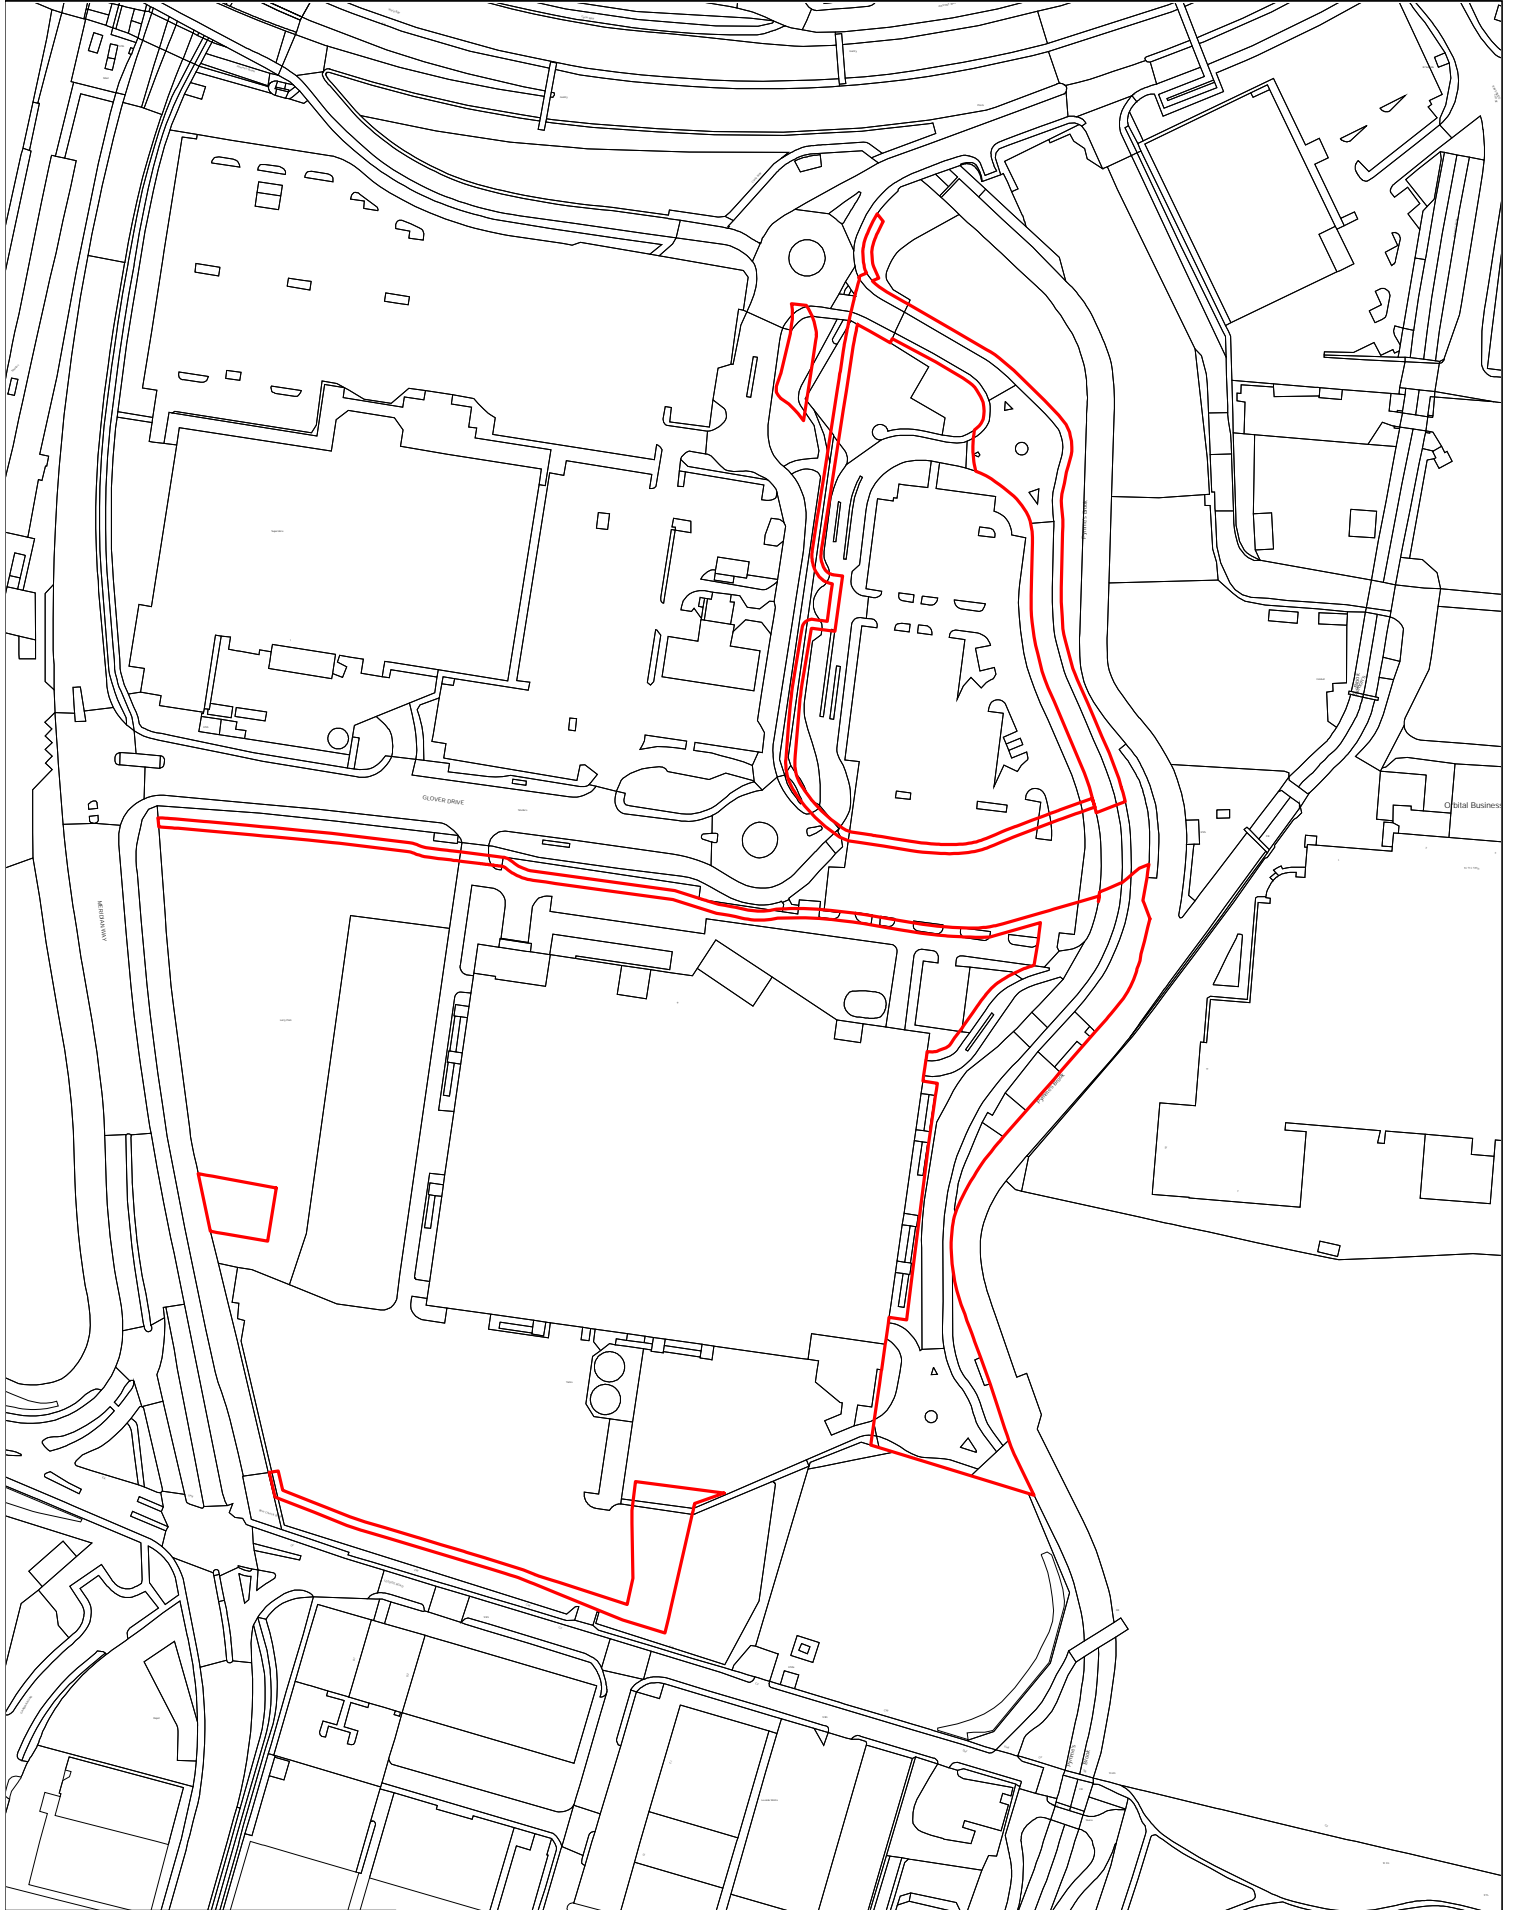

TEMPORARY RIGHTS LAND

This map is reproduced from Ordnance Survey material with the permission of Ordnance Survey on behalf of the Controller of Her Majesty's Stationery Office © Crown copyright.

Unauthorised reproduction infringes Crown copyright and may lead to prosecution or civil proceedings. London Borough of Enfield DENF003.

Scale:- 1:2500
Paper Size:- A4
Date:- 01 April 2021
Map Produced By Asset Information Team/FH

ENFIELD
Council