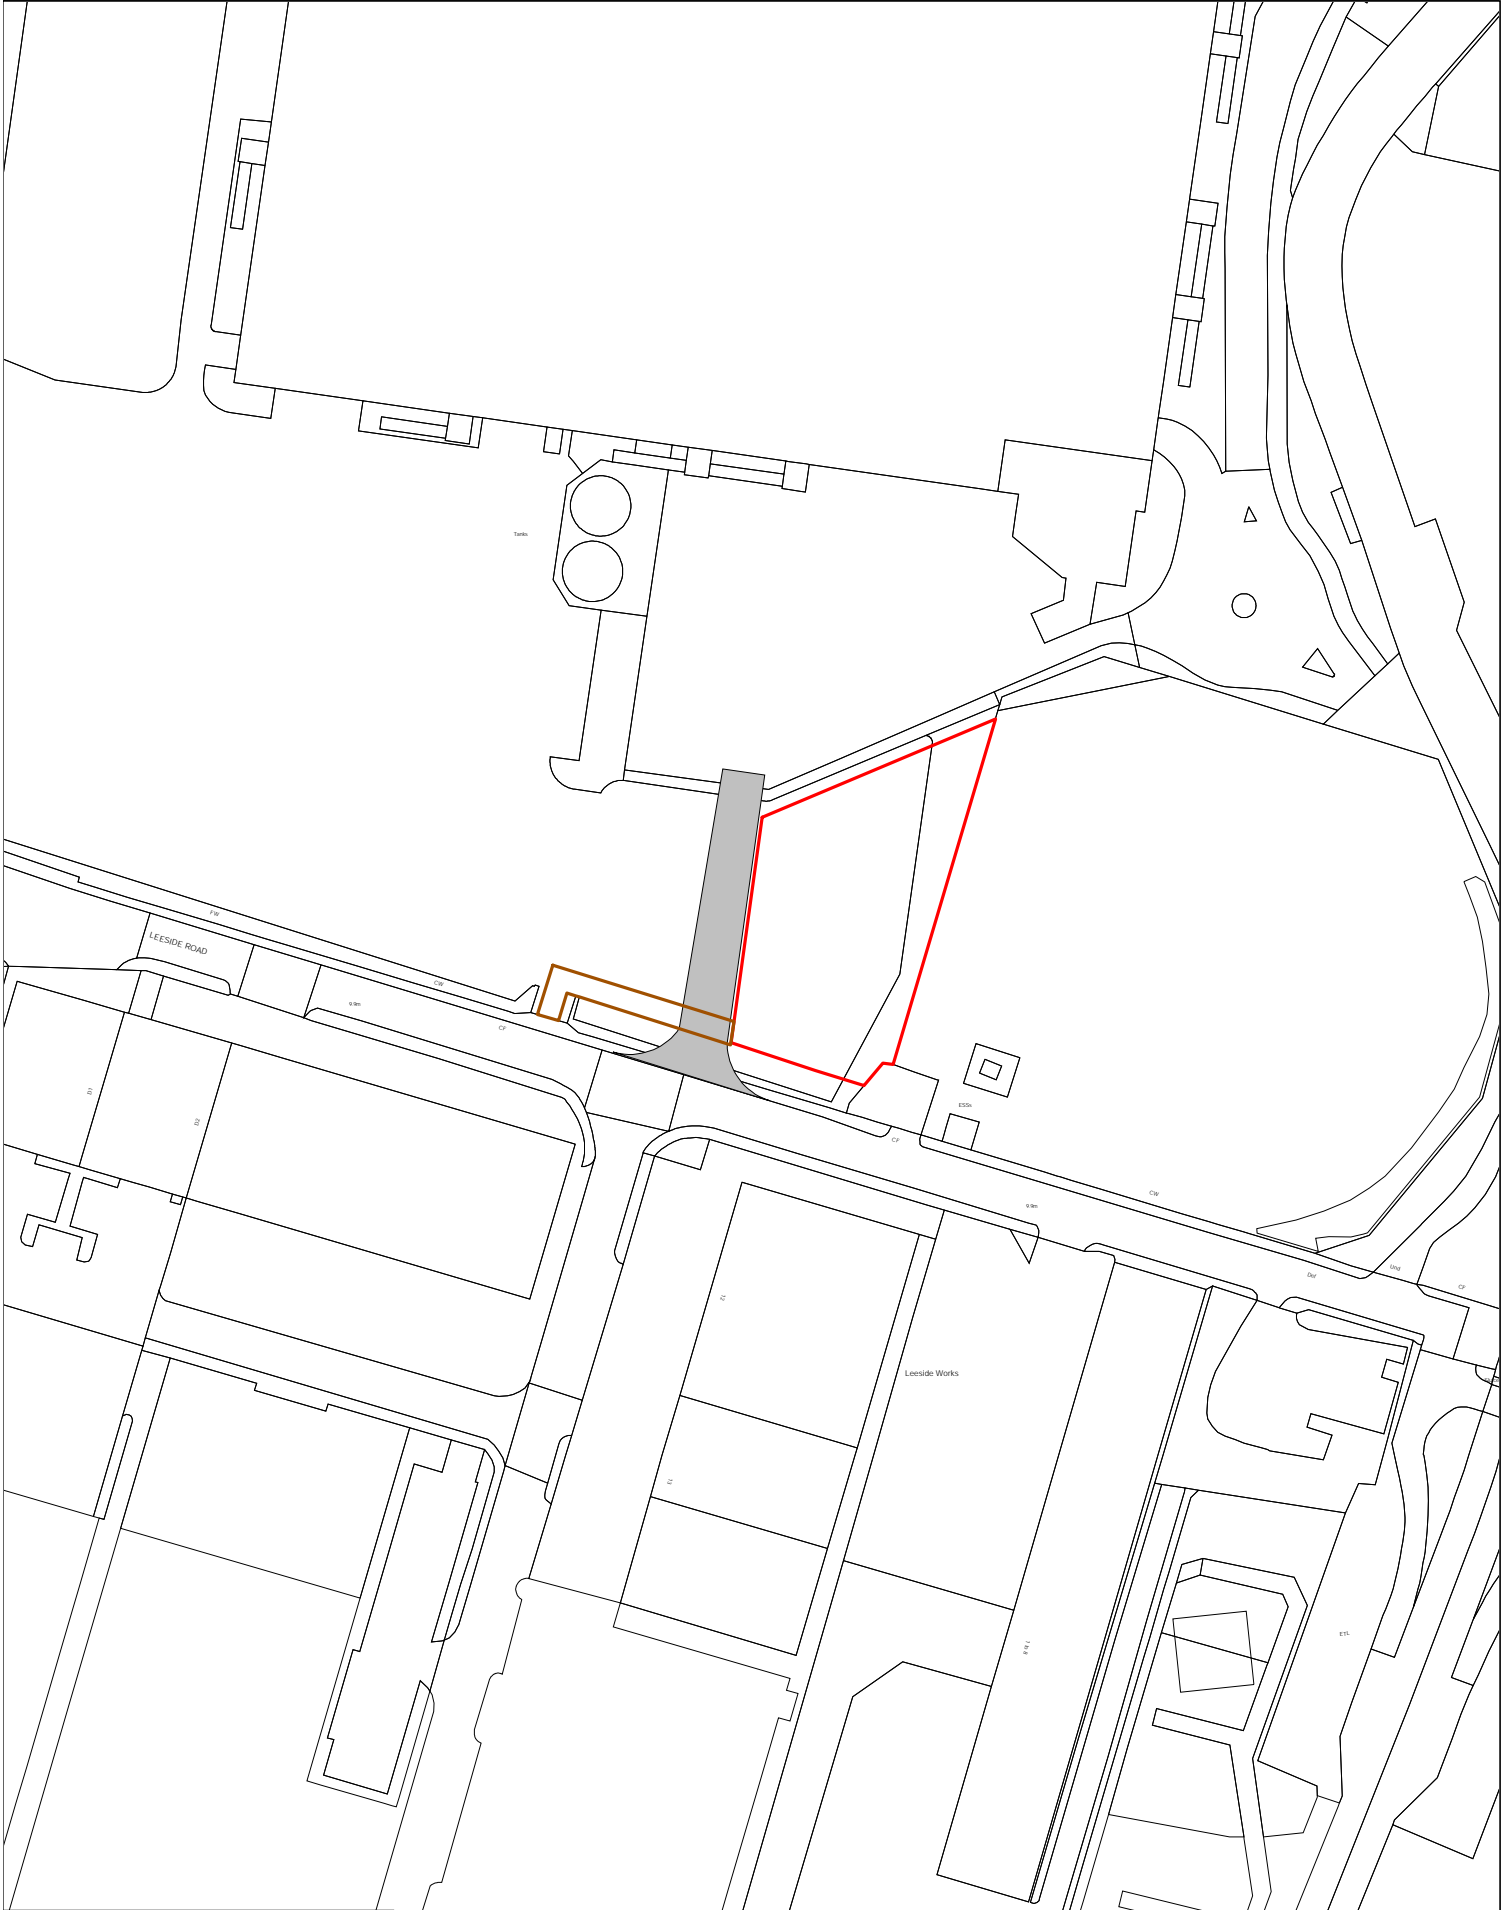

# CONSTRUCTION COMPOUND LEASE PLAN

This map is reproduced from Ordnance Survey material with the permission of Ordnance Survey on behalf of the Controller of Her Majesty's Stationery Office © Crown copyright.

Unauthorised reproduction infringes Crown copyright and may lead to prosecution or civil proceedings. London Borough of Enfield DENF003.

Scale:- 1:1250

Paper Size:- A4

Date:- 22 April 2021

Map Produced By Asset Information Team/FH

ACCESS PATH

NORTH

**ENFIELD**  
Council