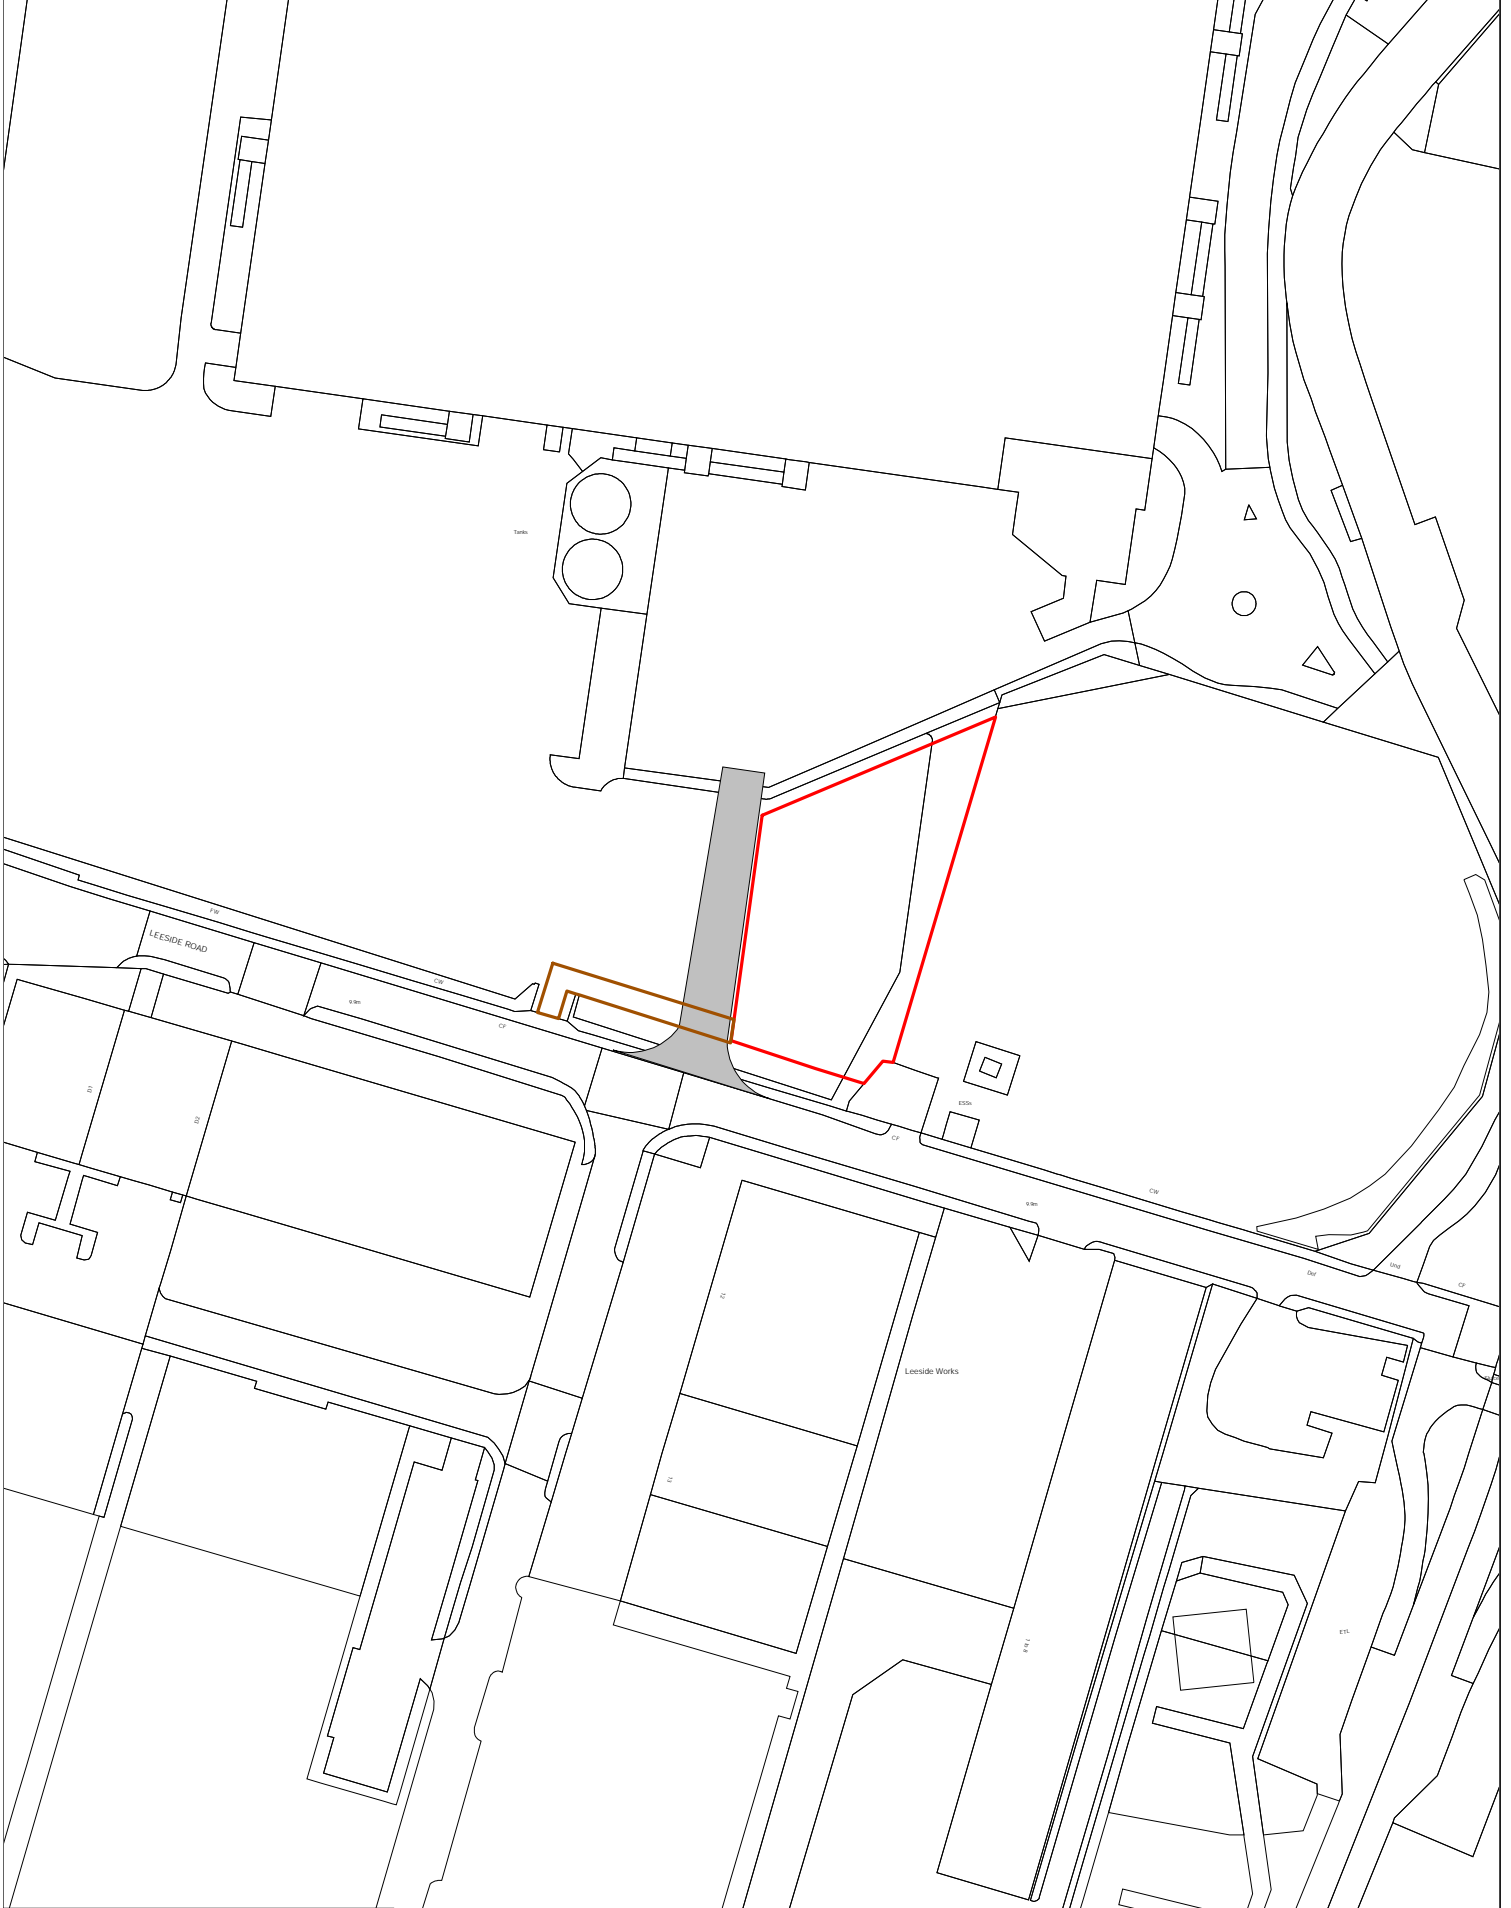

# CONSTRUCTION COMPOUND LEASE PLAN

This map is reproduced from Ordnance Survey material with the permission of Ordnance Survey on behalf of the Controller of Her Majesty's Stationery Office © Crown copyright.

Unauthorised reproduction infringes Crown copyright and may lead to prosecution or civil proceedings. London Borough of Enfield DENF003.

Scale:- 1:1250

Paper Size:- A4

Date:- 22 April 2021

Map Produced By Asset Information Team/FH

ACCESS PATH

NORTH

**ENFIELD**  
Council