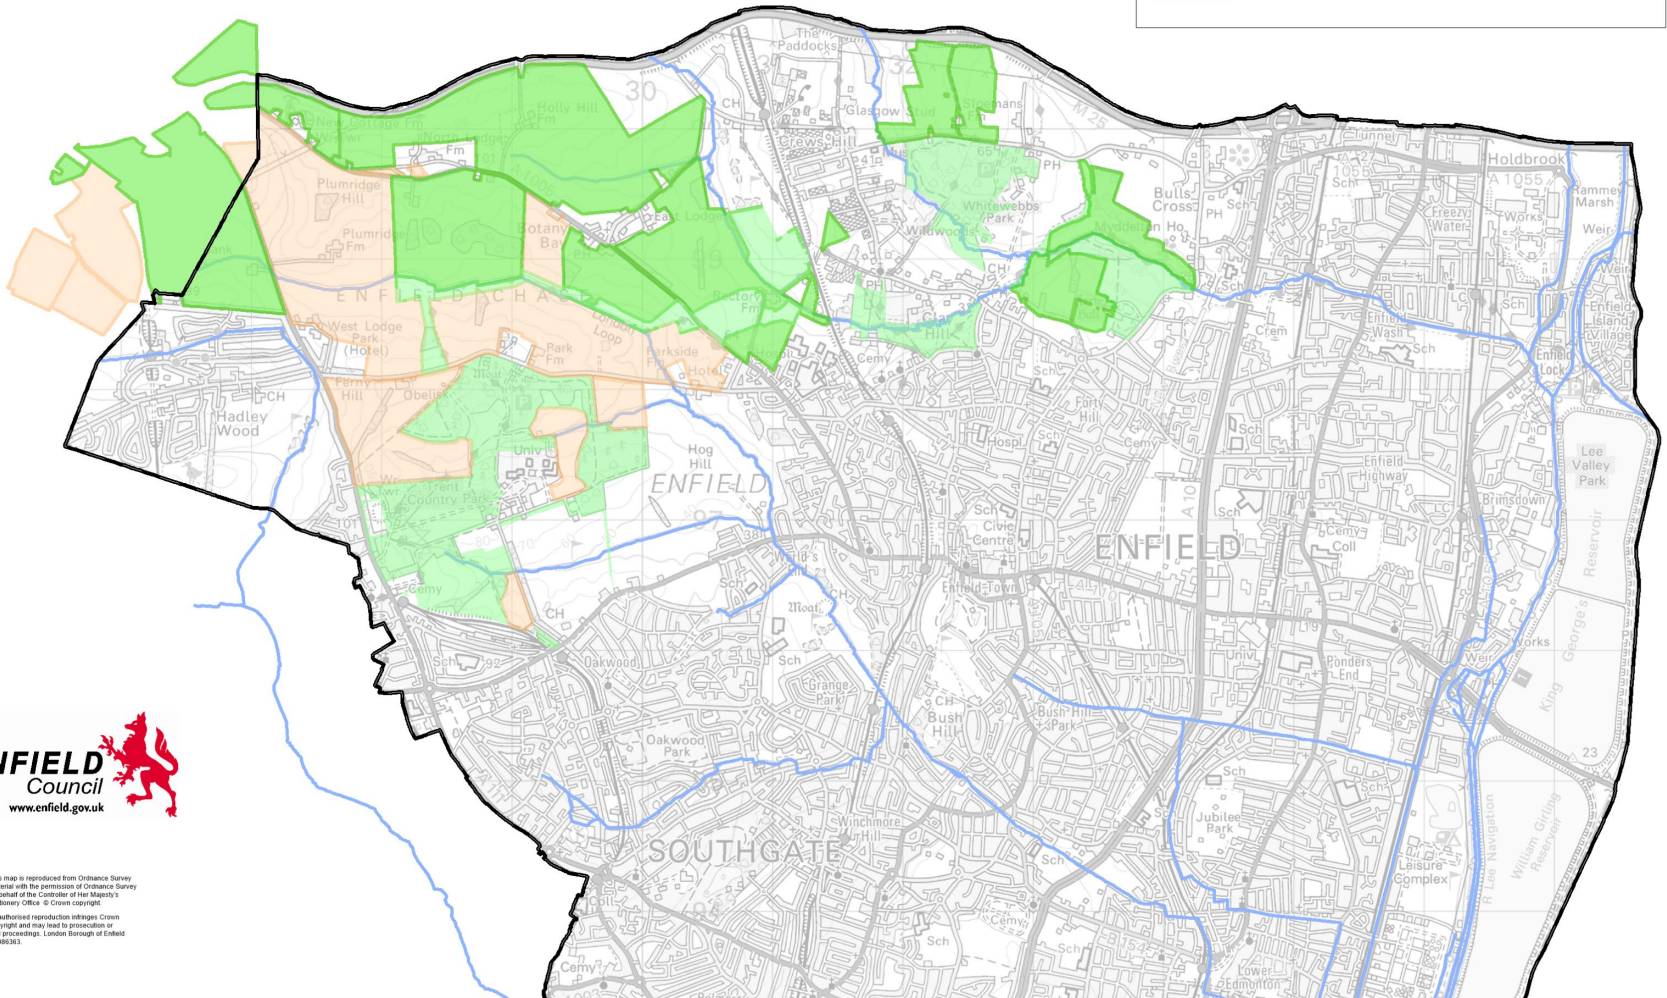

Enfield Chase Landscape Recovery Project

January 2023

— Boundary

- Council owned tenant farms participating in landscape recovery project
- Parks and Open Spaces (included in landscape recovery project)
- Council owned farms (not currently included)